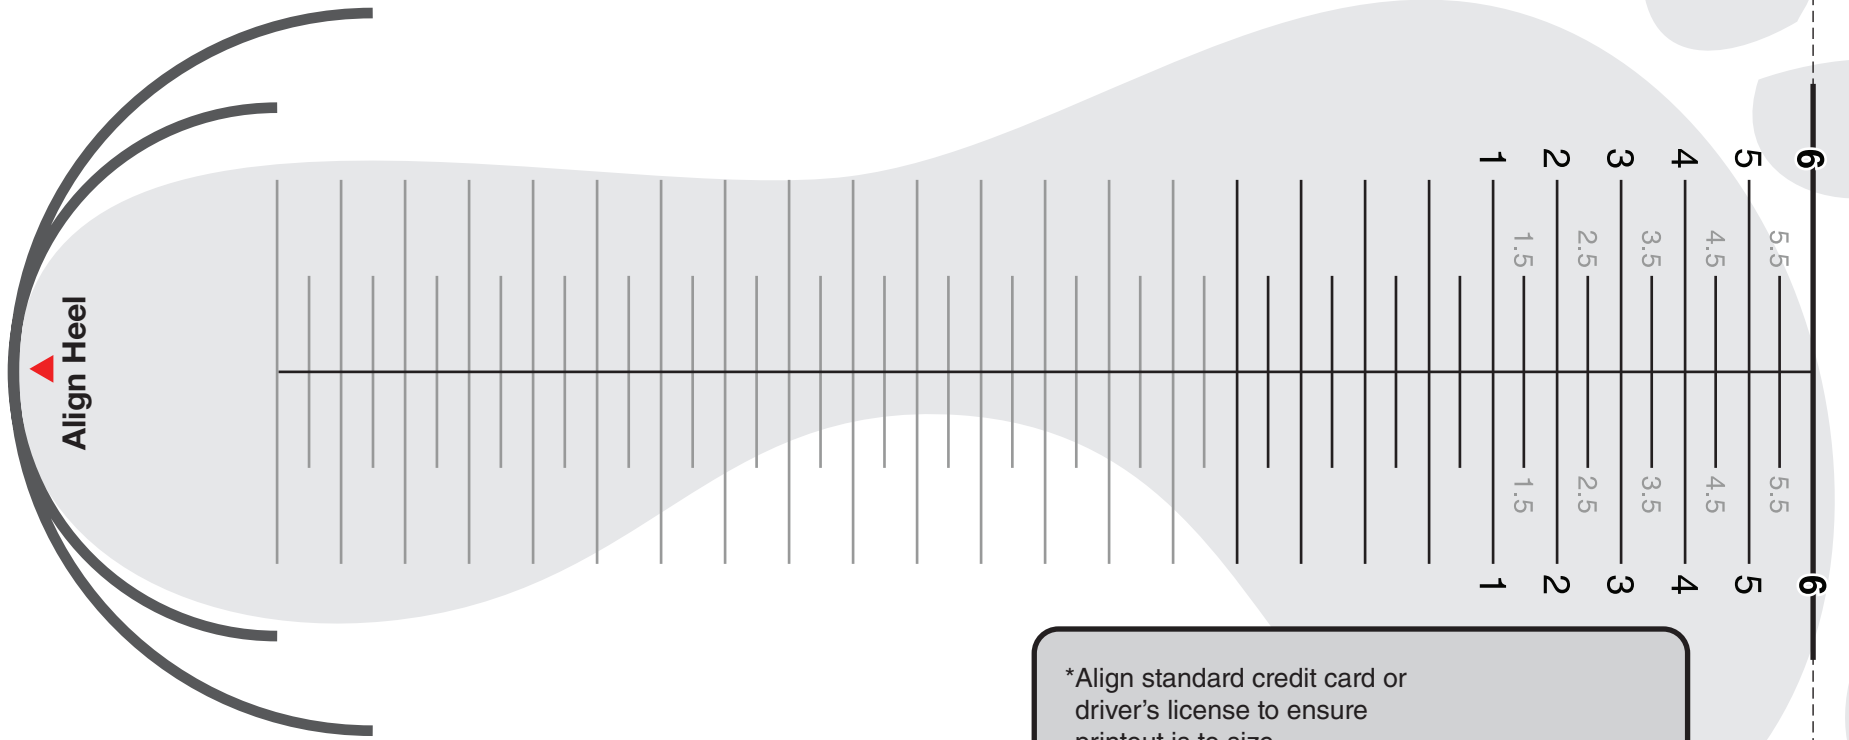

MEN'S SHOE SIZING GUIDE

1. Print this document to actual size.
2. Align credit card or driver's license to the guide below to ensure correct sizing.
3. Fold, align & tape where indicated.
4. Measure both feet on a hard surface to find your size.

Align & tape

Align & tape

*Align standard credit card or driver's license to ensure printout is to size.

standard credit card
& driver's license size

US MEN'S SIZES

15	14.5	14	13.5	13	12.5	12	11.5	11	10.5	10	9.5	9	8.5	8	7.5	7	6.5	6
----	------	----	------	----	------	----	------	----	------	----	-----	---	-----	---	-----	---	-----	---