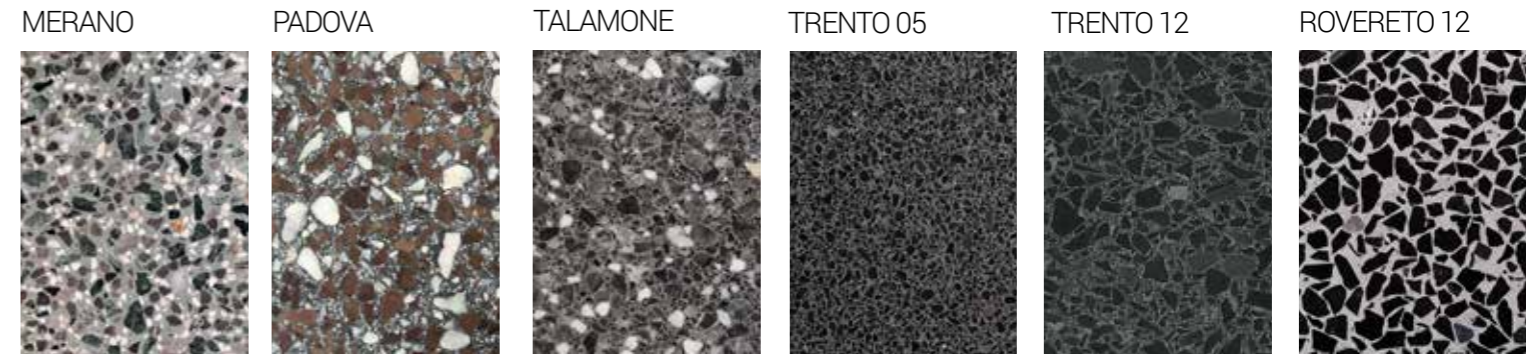

terrazzo modern

terrazzo design