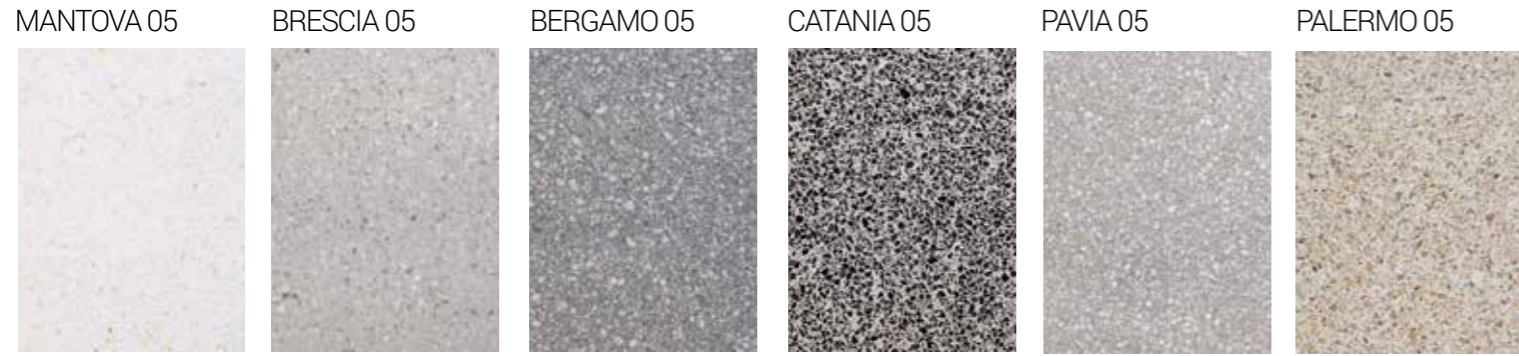

terrazzo modern

terrazzo design