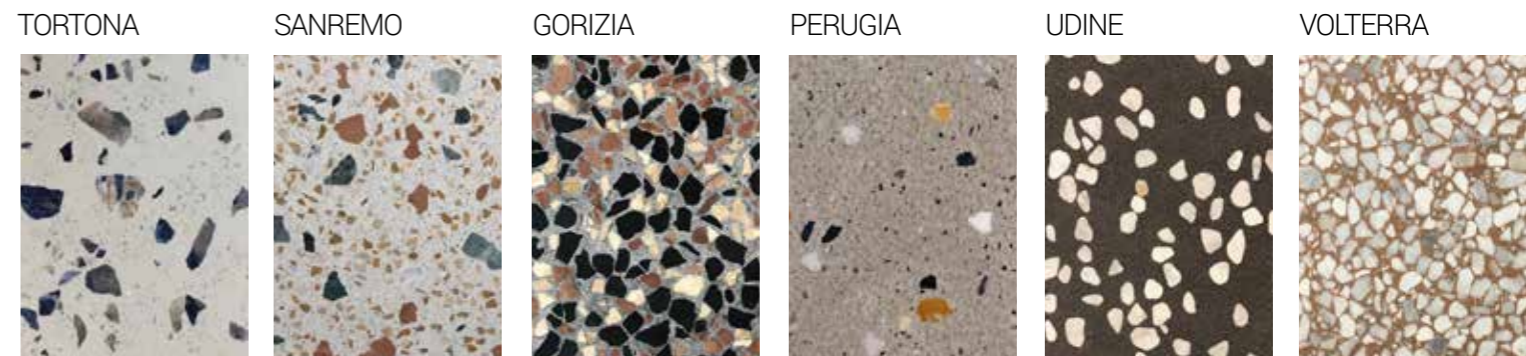

terrazzo modern

terrazzo design