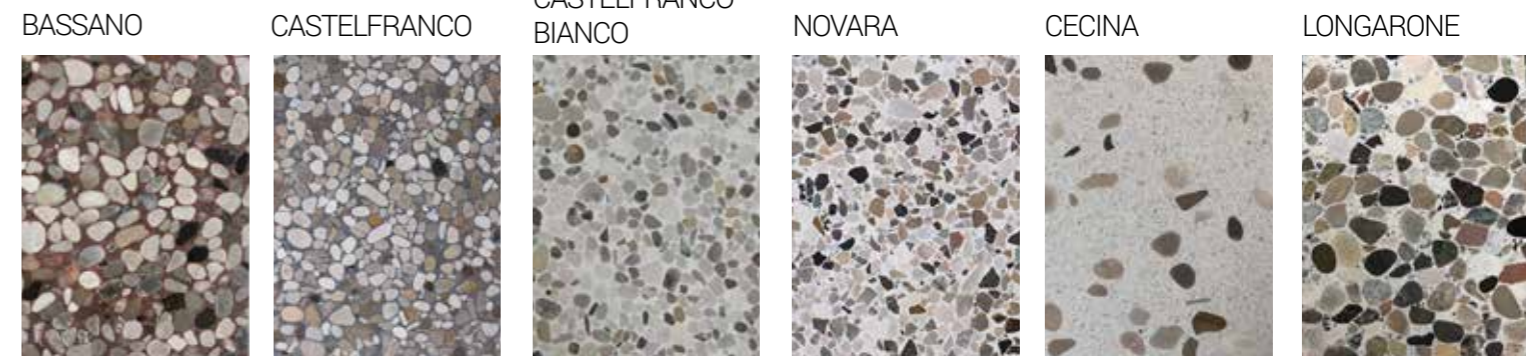

river stone