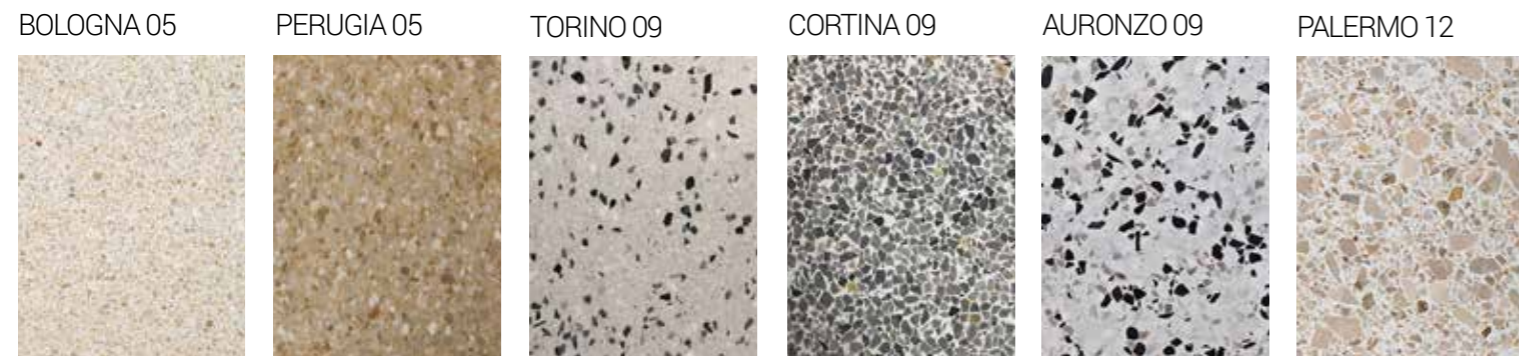

terrazzo modern

terrazzo design