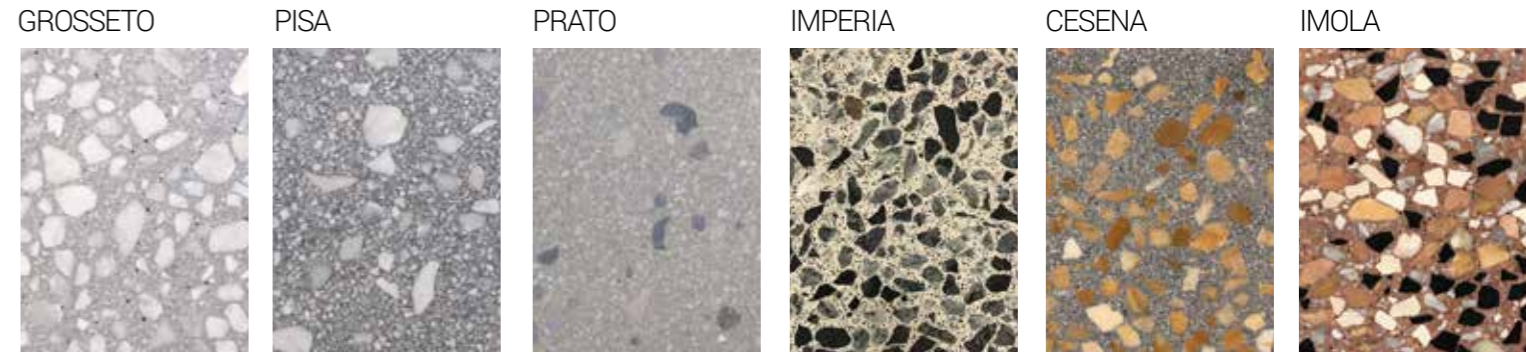

terrazzo modern

terrazzo design