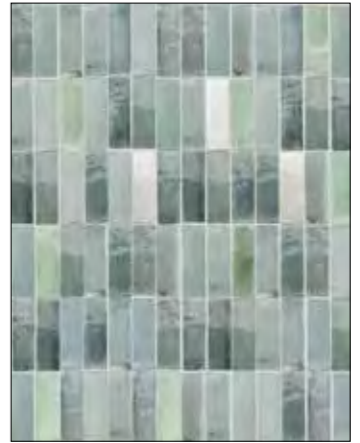

LAYING | POSA 8

LAYING | POSA 9

LAYING | POSA 10

LAYING SCHEMES

LAYING | POSA 2

39% Navy
25% Cerulean
29% Rain
7% Coconut

LAYING | POSA 2

27% Petroleum
32% Apricot
15% Rain
26% Shark

LAYING | POSA 2

71% Pink Panther
29% Seashell

LAYING | POSA 7

71% Coconut
5% Seashell
9% Rain
6% Sepia
9% Aquamarine

LAYING | POSA 6

36% Navy
40% Cerulean
17% Shark
7% Petroleum

LAYING | POSA 6

87% Petroleum
4% Rain
9% Eucalyptus

LAYING | POSA 2

52% Eucalyptus
25% Sepia
23% Aquamarine

LAYING | POSA 2

33% Navy
18% Cerulean
25% Rain
6% Pink Panther
6% Coconut
12% Apricot

LAYING | POSA 2

28% Petroleum
32% Apricot
15% Seashell
25% Eucalyptus