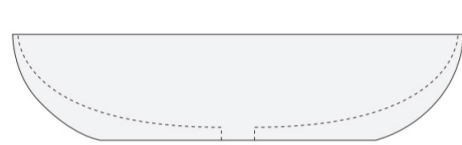

41,5 BOWL

Bowl n°6

41,5 BOWL

50 BOWL

Bowl n°7

50 BOWL

41,5 BOWL

Bowl n°8

Bowl n°9

65 cm / 25,59 in

Bowl n°10

65 cm / 25,59 in

Bowl n°11

65 cm / 25,59 in

Bowl n°12

Available Colours

BIG TRAY

- Peso vassoio: 14 kg
- Tray weight: 14 kg

30 cm / 11,81 in

60 cm / 23,62 in

ROUND TRAY

- Peso vassoio: 27 kg
- Tray weight: 27 kg

55 cm / 21,65 in

100 cm / 39,37 in