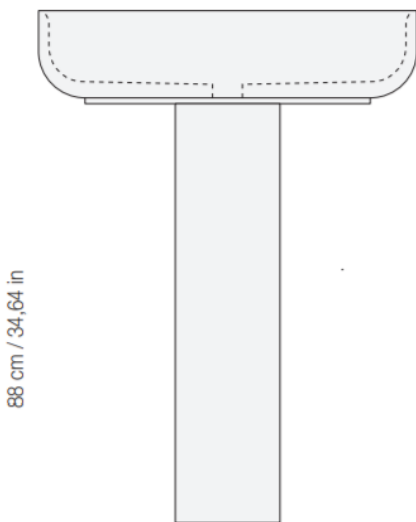

Bowl n°9

65 cm / 25,59 in

Bowl n°10

65 cm / 25,59 in

Bowl n°11

65 cm / 25,59 in

Bowl n°12

Available Colours

TRAYS

- Peso vassoio: 22 kg
- Tray weight: 22 kg

55 cm / 21,65 in

80 cm / 31,49 in

SMALL TRAY

- Peso vassoio: 32 kg
- Tray weight: 32 kg

55 cm / 21,65 in

120 cm / 47,24 in

BIG TRAY

- Peso vassoio: 14 kg
- Tray weight: 14 kg

30 cm / 11,81 in

60 cm / 23,62 in

ROUND TRAY

- Peso vassoio: 27 kg
- Tray weight: 27 kg

55 cm / 21,65 in

100 cm / 39,37 in