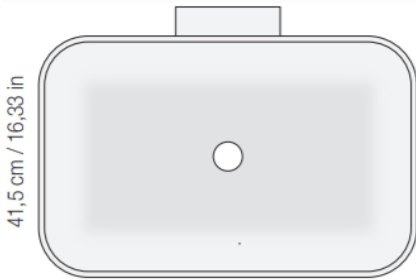

Bowl n°9

65 cm / 25,59 in

Bowl n°10

65 cm / 25,59 in

Bowl n°11

65 cm / 25,59 in

Bowl n°12

Available Colours

TRAYS

- Peso vassoio: 22 kg
- Tray weight: 22 kg

55 cm / 21,65 in

80 cm / 31,49 in

SMALL TRAY

- Peso vassoio: 32 kg
- Tray weight: 32 kg

55 cm / 21,65 in

120 cm / 47,24 in

BIG TRAY

- Peso vassoio: 14 kg
- Tray weight: 14 kg

30 cm / 11,81 in

60 cm / 23,62 in

ROUND TRAY

- Peso vassoio: 27 kg
- Tray weight: 27 kg

55 cm / 21,65 in

100 cm / 39,37 in