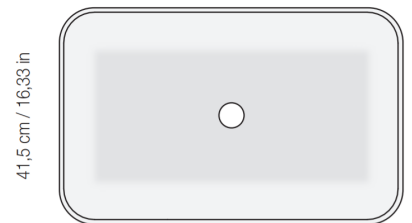

41,5 BOWL

Bowl n°6

41,5 BOWL

50 BOWL

Bowl n°7

50 BOWL

41,5 BOWL

Bowl n°8

Bowl n°9

65 cm / 25,59 in

Bowl n°10

65 cm / 25,59 in

Bowl n°11

65 cm / 25,59 in

Bowl n°12

Available Colours

TRAYS

- Peso vassoio: 22 kg
- Tray weight: 22 kg

55 cm / 21,65 in

80 cm / 31,49 in

SMALL TRAY

- Peso vassoio: 32 kg
- Tray weight: 32 kg

55 cm / 21,65 in

120 cm / 47,24 in

BIG TRAY

- Peso vassoio: 14 kg
- Tray weight: 14 kg

30 cm / 11,81 in

60 cm / 23,62 in

ROUND TRAY

- Peso vassoio: 27 kg
- Tray weight: 27 kg

55 cm / 21,65 in

100 cm / 39,37 in