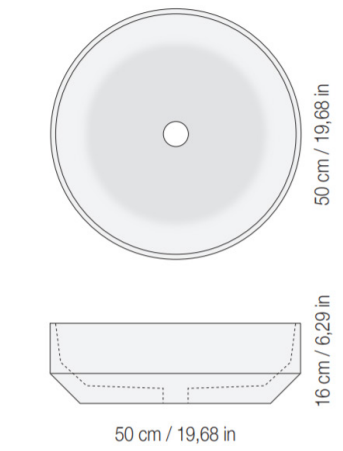

The Nabhi Collections Has 12 Bowls, 4 Trays and 2 Console Options.

Bowl n°2