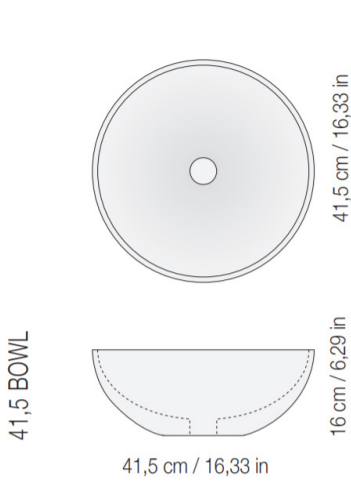

The Nabhi Collections Has 12 Bowls, 4 Trays and 2 Console Options.

Bowl n°4