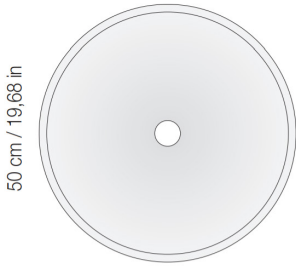

The Nabhi Collections Has 12 Bowls, 4 Trays and 2 Console Options.

Bowl n°1

Bowl n°2

Bowl n°3

Bowl n°4

Bowl n°4

Bowl n°5

50 BOWL

Bowl n°9

65 cm / 25,59 in

Bowl n°10

65 cm / 25,59 in

Bowl n°11

65 cm / 25,59 in

Bowl n°12

Available Colours

BIG TRAY

- Peso vassoio: 14 kg
- Tray weight: 14 kg

30 cm / 11,81 in

60 cm / 23,62 in

ROUND TRAY

- Peso vassoio: 27 kg
- Tray weight: 27 kg

55 cm / 21,65 in

100 cm / 39,37 in