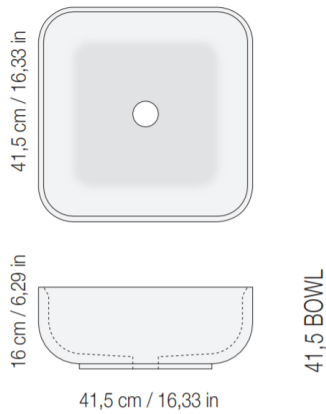

The Nabhi Collections Has 12 Bowls, 4 Trays and 2 Console Options.

Bowl n°1

Bowl n°2

Bowl n°3

Bowl n°4

Bowl n°4

Bowl n°5

50 BOWL

Bowl n°9

65 cm / 25,59 in

Bowl n°10

65 cm / 25,59 in

Bowl n°11

65 cm / 25,59 in

Bowl n°12

Available Colours

TRAYS

- Peso vassoio: 22 kg
- Tray weight: 22 kg

55 cm / 21,65 in

80 cm / 31,49 in

SMALL TRAY

- Peso vassoio: 32 kg
- Tray weight: 32 kg

55 cm / 21,65 in

120 cm / 47,24 in

BIG TRAY

- Peso vassoio: 14 kg
- Tray weight: 14 kg

30 cm / 11,81 in

60 cm / 23,62 in

ROUND TRAY

- Peso vassoio: 27 kg
- Tray weight: 27 kg

55 cm / 21,65 in

100 cm / 39,37 in