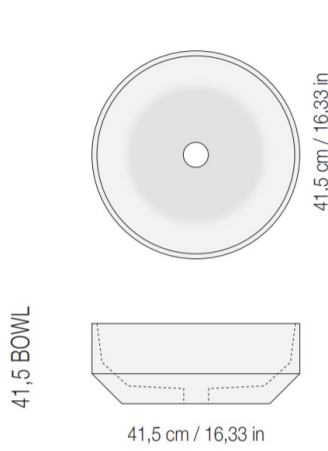

The Nabhi Collections Has 12 Bowls, 4 Trays and 2 Console Options.

Bowl n°2