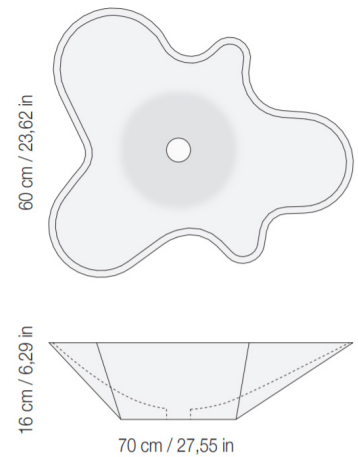

Bowl n°8

Bowl n°4