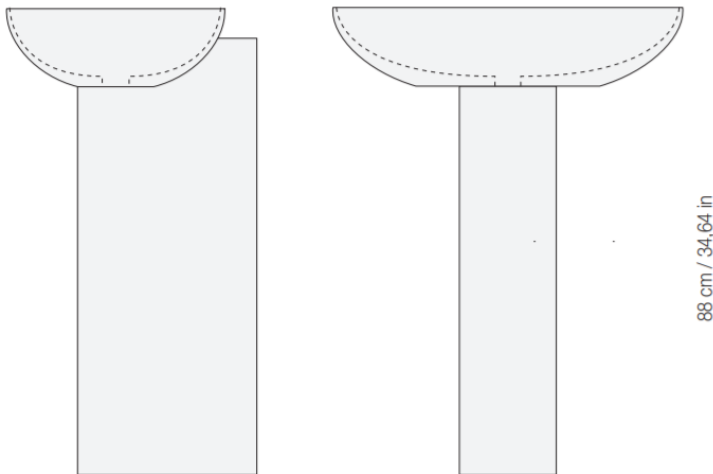

41,5 BOWL

Bowl n°6

41,5 BOWL

50 BOWL

Bowl n°7

50 BOWL

41,5 BOWL

Bowl n°8

Bowl n°9

65 cm / 25,59 in

Bowl n°10

65 cm / 25,59 in

Bowl n°11

65 cm / 25,59 in

Bowl n°12

Available Colours

TRAYS

- Peso vassoio: 22 kg
- Tray weight: 22 kg

55 cm / 21,65 in

80 cm / 31,49 in

SMALL TRAY

- Peso vassoio: 32 kg
- Tray weight: 32 kg

55 cm / 21,65 in

120 cm / 47,24 in

BIG TRAY

- Peso vassoio: 14 kg
- Tray weight: 14 kg

30 cm / 11,81 in

60 cm / 23,62 in

ROUND TRAY

- Peso vassoio: 27 kg
- Tray weight: 27 kg

55 cm / 21,65 in

100 cm / 39,37 in