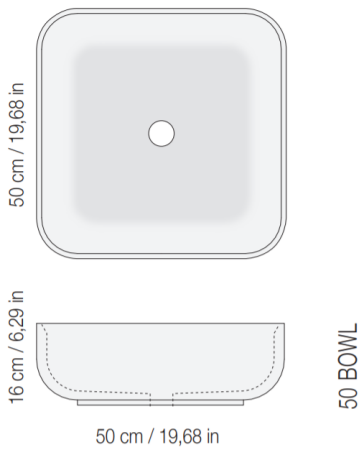

The Nabhi Collections Has 12 Bowls, 4 Trays and 2 Console Options.

Bowl n°1

Bowl n°2

Bowl n°3

Bowl n°4

Bowl n°4

Bowl n°5

50 BOWL

Bowl n°9

65 cm / 25,59 in

Bowl n°10

65 cm / 25,59 in

Bowl n°11

65 cm / 25,59 in

Bowl n°12

Available Colours

TRAYS

- Peso vassoio: 22 kg
- Tray weight: 22 kg

55 cm / 21,65 in

80 cm / 31,49 in

SMALL TRAY

- Peso vassoio: 32 kg
- Tray weight: 32 kg

55 cm / 21,65 in

120 cm / 47,24 in

BIG TRAY

- Peso vassoio: 14 kg
- Tray weight: 14 kg

30 cm / 11,81 in

60 cm / 23,62 in

ROUND TRAY

- Peso vassoio: 27 kg
- Tray weight: 27 kg

55 cm / 21,65 in

100 cm / 39,37 in