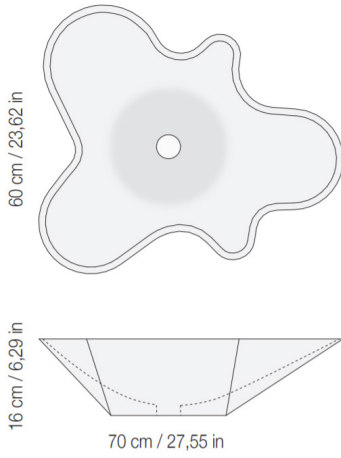

The Nabhi Collections Has 12 Bowls, 4 Trays and 2 Console Options.

Bowl n°1