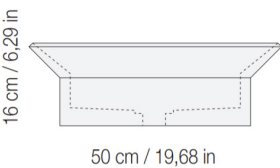

41,5 BOWL

Bowl n°6

41,5 BOWL

50 BOWL

Bowl n°7

50 BOWL

41,5 BOWL

Bowl n°8

Bowl n°9

65 cm / 25,59 in

Bowl n°10

65 cm / 25,59 in

Bowl n°11

65 cm / 25,59 in

Bowl n°12

Available Colours

TRAYS

- Peso vassoio: 22 kg
- Tray weight: 22 kg

55 cm / 21,65 in

80 cm / 31,49 in

SMALL TRAY

- Peso vassoio: 32 kg
- Tray weight: 32 kg

55 cm / 21,65 in

120 cm / 47,24 in

BIG TRAY

- Peso vassoio: 14 kg
- Tray weight: 14 kg

30 cm / 11,81 in

60 cm / 23,62 in

ROUND TRAY

- Peso vassoio: 27 kg
- Tray weight: 27 kg

55 cm / 21,65 in

100 cm / 39,37 in