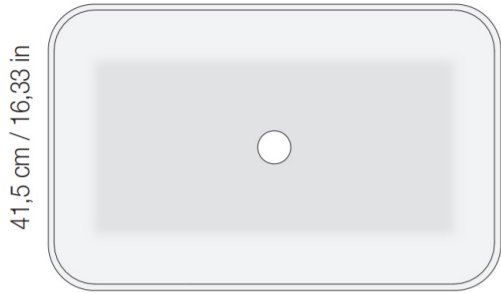

41,5 BOWL

Bowl n°6

41,5 BOWL

50 BOWL

Bowl n°7

50 BOWL

41,5 BOWL

Bowl n°8

Bowl n°9

65 cm / 25,59 in

Bowl n°10

65 cm / 25,59 in

Bowl n°11

65 cm / 25,59 in

Bowl n°12

Available Colours

BIG TRAY

- Peso vassoio: 14 kg
- Tray weight: 14 kg

30 cm / 11,81 in

60 cm / 23,62 in

ROUND TRAY

- Peso vassoio: 27 kg
- Tray weight: 27 kg

55 cm / 21,65 in

100 cm / 39,37 in