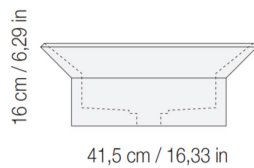

41,5 BOWL

Bowl n°6

41,5 BOWL

50 BOWL

Bowl n°7

50 BOWL

41,5 BOWL

Bowl n°8

Bowl n°9

65 cm / 25,59 in

Bowl n°10

65 cm / 25,59 in

Bowl n°11

65 cm / 25,59 in

Bowl n°12

Available Colours

TRAYS

- Peso vassoio: 22 kg
- Tray weight: 22 kg

55 cm / 21,65 in

80 cm / 31,49 in

SMALL TRAY

- Peso vassoio: 32 kg
- Tray weight: 32 kg

55 cm / 21,65 in

120 cm / 47,24 in

BIG TRAY

- Peso vassoio: 14 kg
- Tray weight: 14 kg

30 cm / 11,81 in

60 cm / 23,62 in

ROUND TRAY

- Peso vassoio: 27 kg
- Tray weight: 27 kg

55 cm / 21,65 in

100 cm / 39,37 in