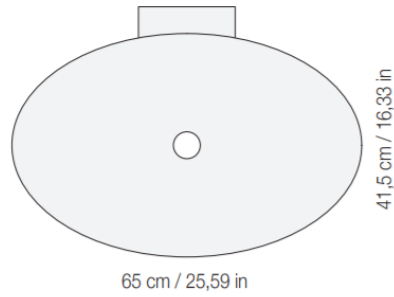

Bowl n°9

65 cm / 25,59 in

Bowl n°10

65 cm / 25,59 in

Bowl n°11

65 cm / 25,59 in

Bowl n°12

Available Colours

TRAYS

- Peso vassoio: 22 kg
- Tray weight: 22 kg

55 cm / 21,65 in

80 cm / 31,49 in

SMALL TRAY

- Peso vassoio: 32 kg
- Tray weight: 32 kg

55 cm / 21,65 in

120 cm / 47,24 in

BIG TRAY

- Peso vassoio: 14 kg
- Tray weight: 14 kg

30 cm / 11,81 in

60 cm / 23,62 in

ROUND TRAY

- Peso vassoio: 27 kg
- Tray weight: 27 kg

55 cm / 21,65 in

100 cm / 39,37 in