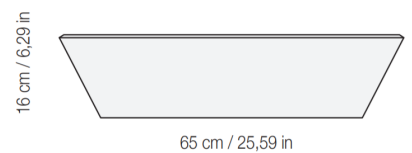

41,5 BOWL

Bowl n°6

41,5 BOWL

50 BOWL

Bowl n°7

50 BOWL

41,5 BOWL

Bowl n°8

Bowl n°9

65 cm / 25,59 in

Bowl n°10

65 cm / 25,59 in

Bowl n°11

65 cm / 25,59 in

Bowl n°12

Available Colours

TRAYS

- Peso vassoio: 22 kg
- Tray weight: 22 kg

55 cm / 21,65 in

80 cm / 31,49 in

SMALL TRAY

- Peso vassoio: 32 kg
- Tray weight: 32 kg

55 cm / 21,65 in

120 cm / 47,24 in

BIG TRAY

- Peso vassoio: 14 kg
- Tray weight: 14 kg

30 cm / 11,81 in

60 cm / 23,62 in

ROUND TRAY

- Peso vassoio: 27 kg
- Tray weight: 27 kg

55 cm / 21,65 in

100 cm / 39,37 in