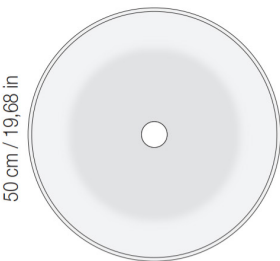

41,5 BOWL

Bowl n°6

41,5 BOWL

50 BOWL

Bowl n°7

50 BOWL

41,5 BOWL

Bowl n°8

Bowl n°9

65 cm / 25,59 in

Bowl n°10

65 cm / 25,59 in

Bowl n°11

65 cm / 25,59 in

Bowl n°12

Available Colours

TRAYS

- Peso vassoio: 22 kg
- Tray weight: 22 kg

55 cm / 21,65 in

80 cm / 31,49 in

SMALL TRAY

- Peso vassoio: 32 kg
- Tray weight: 32 kg

55 cm / 21,65 in

120 cm / 47,24 in

BIG TRAY

- Peso vassoio: 14 kg
- Tray weight: 14 kg

30 cm / 11,81 in

60 cm / 23,62 in

ROUND TRAY

- Peso vassoio: 27 kg
- Tray weight: 27 kg

55 cm / 21,65 in

100 cm / 39,37 in