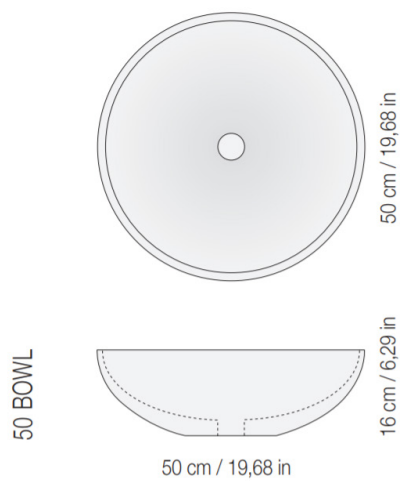

The Nabhi Collections Has 12 Bowls, 4 Trays and 2 Console Options.

Bowl n°4