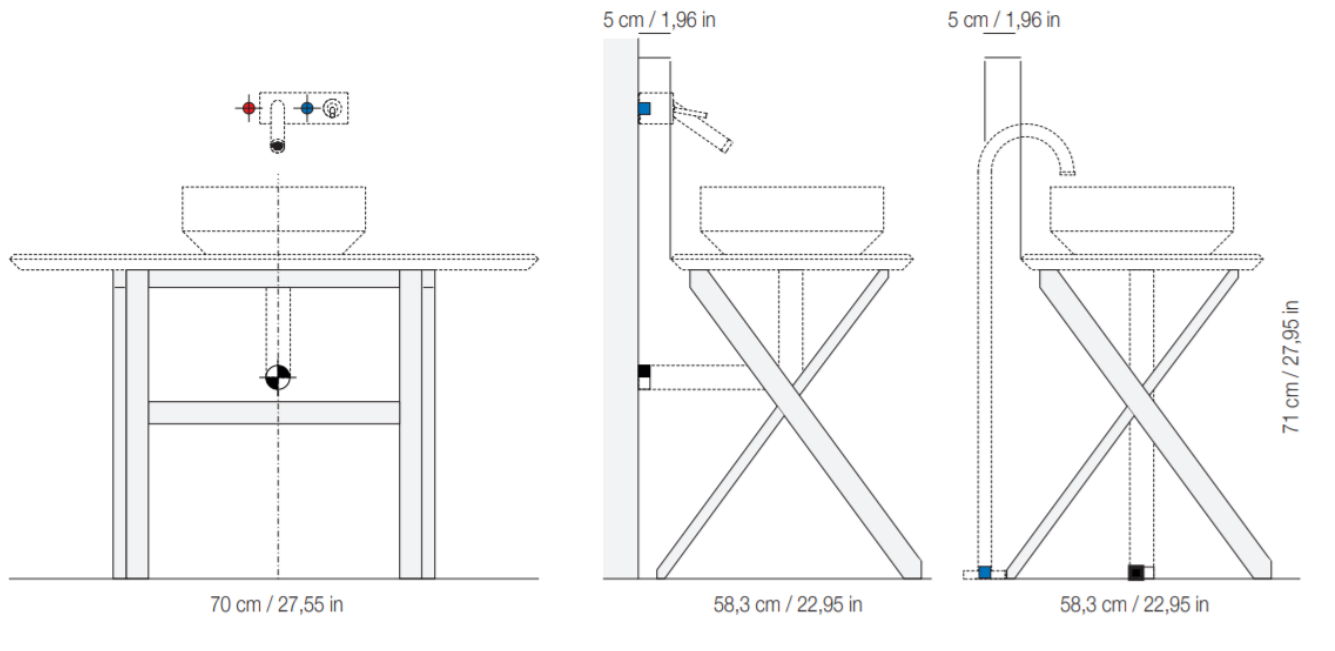

EASEL

Available Colours

Larice spazzolato Brushed larch				
	Bianco White	Invecchiato Aged	Color terra Earth color	Grigio Grey