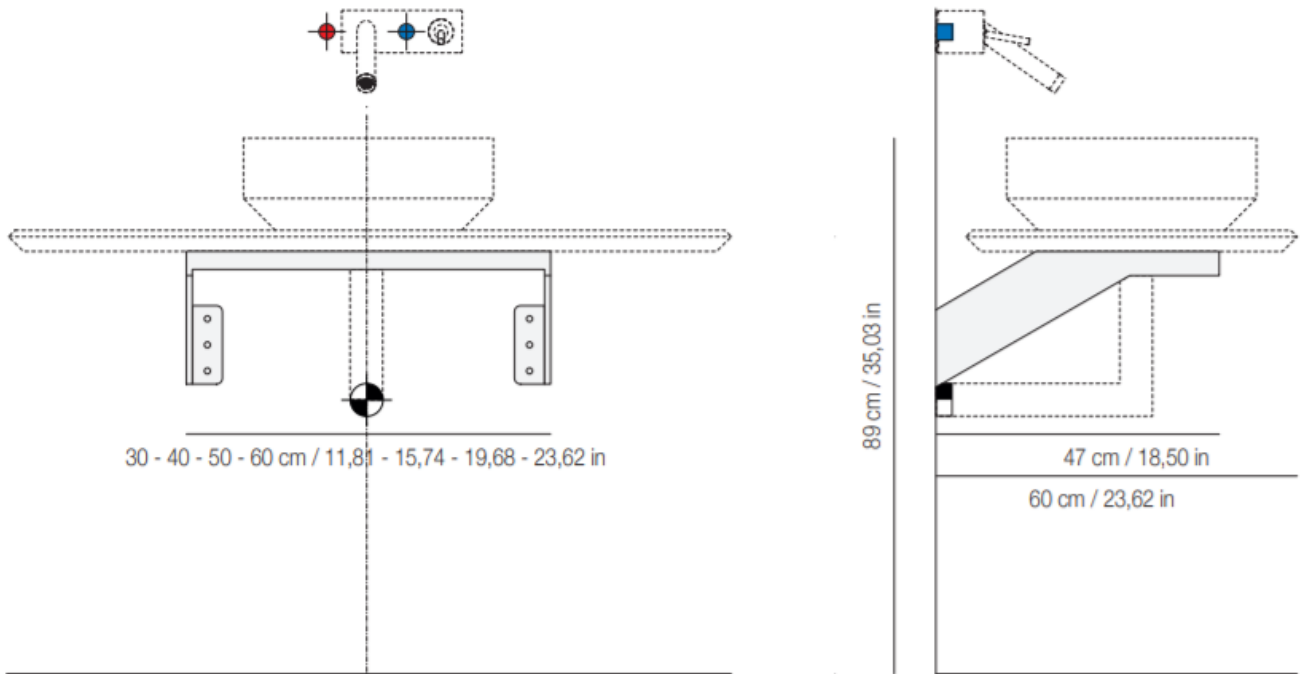

WALL BRACKET

Available Colours & Materials

Acciaio / Steel

Staffa a muro / Wall bracket