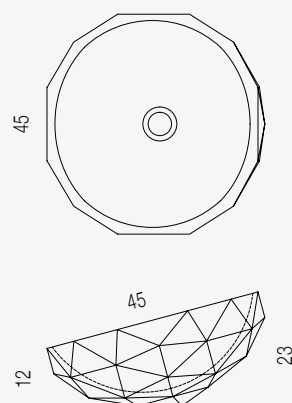

- Net weight: 70 kg
- Crate volume: 86 x 70 h60 cm
- Dry is supplied in two separate pieces (basin and support)
- Drain hole 5 cm diameter (drain on demand)

Dry - Floor Drain

Bianco del Re

Calacatta Carrara

- Peso: 20 kg
- Volume della cassa: 60x32 x60 cm
- Peso lordo: 30 Kg
- Predisposizione foro per piletta, diametro 5 cm (piletta a richiesta)
- Weight: 20 kg
- Volume of the crate: 85x76x60 cm
- Gross weight: 30 kg
- Drain hole 5 cm diameter (drain on demand)

Medium

Inclined Medium

- Peso: 30 kg
- Volume della cassa: 65x34x65 cm
- Peso lordo: 40 Kg
- Predisposizione foro per piletta, diametro 5 cm (piletta a richiesta)
- Weight: 30 kg
- Volume of the crate: 65x34x65 cm
- Gross weight: 40 kg
- Drain hole 5 cm diameter (drain on demand)