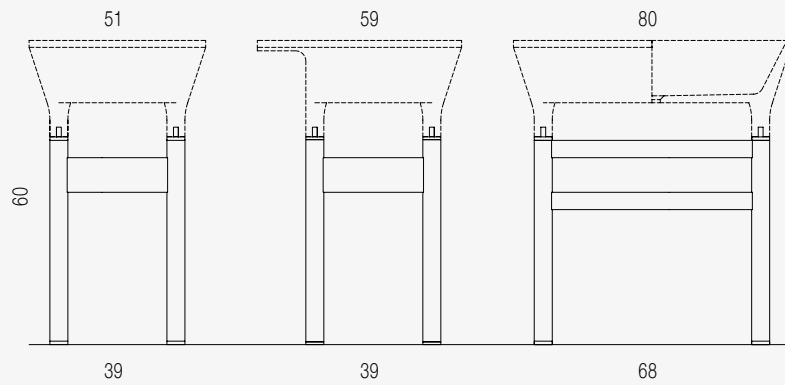

Nero Marquina

Loto Easel

Loto Easel Small

- Peso netto: 10 kg
- Volume della cassa: 100x60x40 cm
- Net weight: 10 kg
- Crate volume: 100x60x40 cm

Loto Easel

- Peso netto: 15 kg
- Volume della cassa: 100x80x50 cm
- Net weight: 15 kg
- Crate volume: 100x80x50 cm