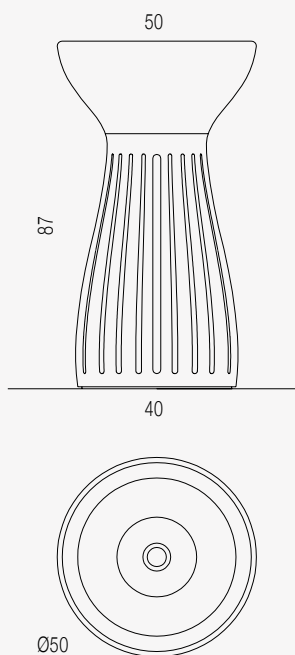

Roma | Freestanding

- Peso: 80 kg
- Volume della cassa:
65x65x100 cm
- Peso lordo: 130 kg
- Weight: 80 kg
- Volume of the crate:
65x65x100 cm
- Gross weight: 130 kg

Marmo / Marble

Onice Bianco

Light Sky Onyx

Nero Marquina

Scalanature / Grooves

Foglia Oro
Gold

- Peso: 25 kg
- Volume della cassa:
75x75x55 cm
- Peso lordo: 70 kg
- Weight: 25 kg
- Volume of the crate:
75x75x55 cm
- Gross weight: 70 kg

Marmo / Marble