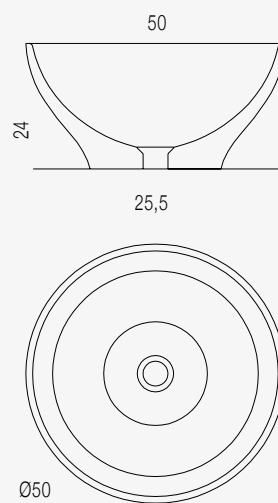

Roma | Freestanding

- Peso: 80 kg
- Volume della cassa:
65x65x100 cm
- Peso lordo: 130 kg
- Weight: 80 kg
- Volume of the crate:
65x65x100 cm
- Gross weight: 130 kg

Marmo / Marble

Onice Bianco

Light Sky Onyx

Nero Marquina

Scalanature / Grooves

Foglia Oro
Gold

- Peso: 25 kg
- Volume della cassa:
75x75x55 cm
- Peso lordo: 70 kg
- Weight: 25 kg
- Volume of the crate:
75x75x55 cm
- Gross weight: 70 kg

Marmo / Marble