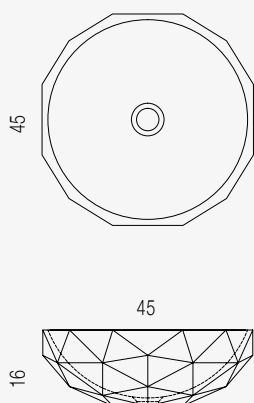

Diamond

- Peso: 20 kg
- Volume della cassa: 60x32 x60 cm
- Peso lordo: 30 Kg
- Predisposizione foro per piletta, diametro 5 cm (piletta a richiesta)
- Weight: 20 kg
- Volume of the crate: 85x76x60 cm
- Gross weight: 30 kg
- Drain hole 5 cm diameter (drain on demand)

Medium