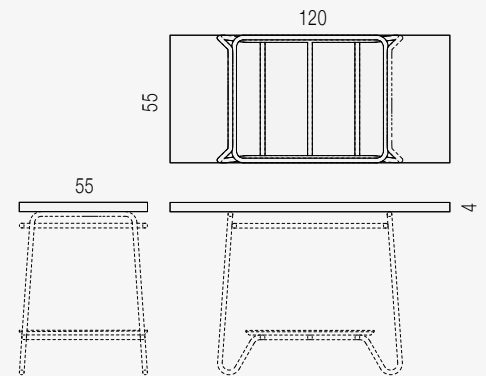

Verde Ming

Grigio St. Marie

Marmo / Marble

Persian Grey

Nero Marquina

- Peso netto set Kato + Marble Tray: 56 kg
- Peso netto set Kato + Woodtop: 40 kg
- Volume della cassa: 135x70 x100 cm

- Net weight set Kato + Marble Tray: kg 56
- Net weight set Kato + Woodtop: kg 40
- Crate volume: 135x70x100 cm