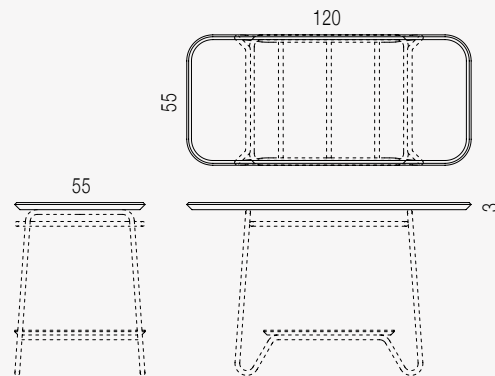

MEDIUM

- Peso vassoio: 27 kg
- Spessore: 3 cm
- Tray weight: 27 kg
- Thickness: 3 cm

BIG

- Peso vassoio: 32 kg
- Spessore: 3 cm
- Tray weight: 32 kg
- Thickness: 3 cm

ROUND

- Peso vassoio: 14 kg
- Spessore: 3 cm
- Tray weight: 14 kg
- Thickness: 3 cm

Small Tray

Medium Tray

Big Tray

Round Tray

Marmo / Marble

Bianco del Re

Calacatta Carrara

Bianco Carrara

Verde Ming

Grigio St. Marie

Marmo / Marble

Persian Grey

Nero Marquina

- Peso netto set Kato + Marble Tray: 56 kg
- Peso netto set Kato + Woodtop: 40 kg
- Volume della cassa: 135x70 x100 cm

- Net weight set Kato + Marble Tray: kg 56
- Net weight set Kato + Woodtop: kg 40
- Crate volume: 135x70x100 cm