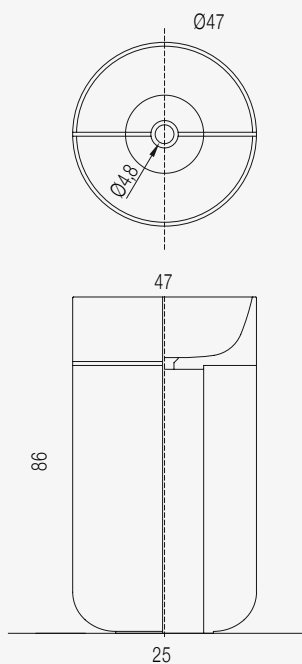

Nero Marquina

Scalanature / Grooves

Foglia Oro
Gold

- Peso: 25 kg
- Volume della cassa:
75x75x55 cm
- Peso lordo: 70 kg
- Weight: 25 kg
- Volume of the crate:
75x75x55 cm
- Gross weight: 70 kg

Marmo / Marble

Grigio St. Marie

Persian Grey

Nero Marquina

Tao | Freestanding

- Peso: 180 kg
- Volume della cassa:
65x65x100 cm
- Peso lordo: 230 kg
- Weight: 180 kg
- Volume of the crate:
65x65x100 cm
- Gross weight: 230 kg