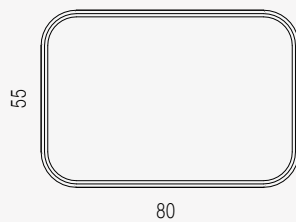

Trays

SMALL

- Peso vassoio: 22 kg
- Spessore: 3 cm
- Tray weight: 22 kg
- Thickness: 3 cm

MEDIUM

- Peso vassoio: 27 kg
- Spessore: 3 cm
- Tray weight: 27 kg
- Thickness: 3 cm

BIG

- Peso vassoio: 32 kg
- Spessore: 3 cm
- Tray weight: 32 kg
- Thickness: 3 cm

ROUND

- Peso vassoio: 14 kg
- Spessore: 3 cm
- Tray weight: 14 kg
- Thickness: 3 cm

Small Tray