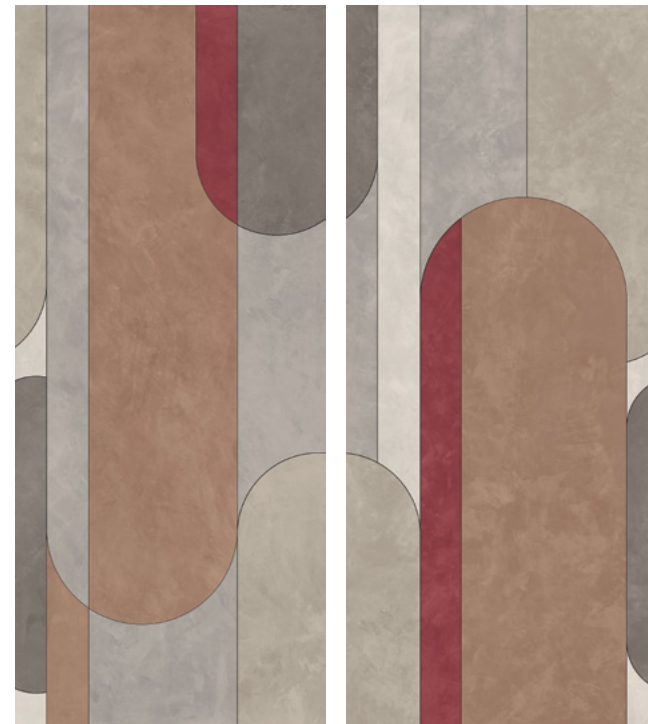

HOOP ■
119,5x278
PROJECT EVOLUTION

A

B

DECO 120x278 ■
119,5x278
PROJECT EVOLUTION