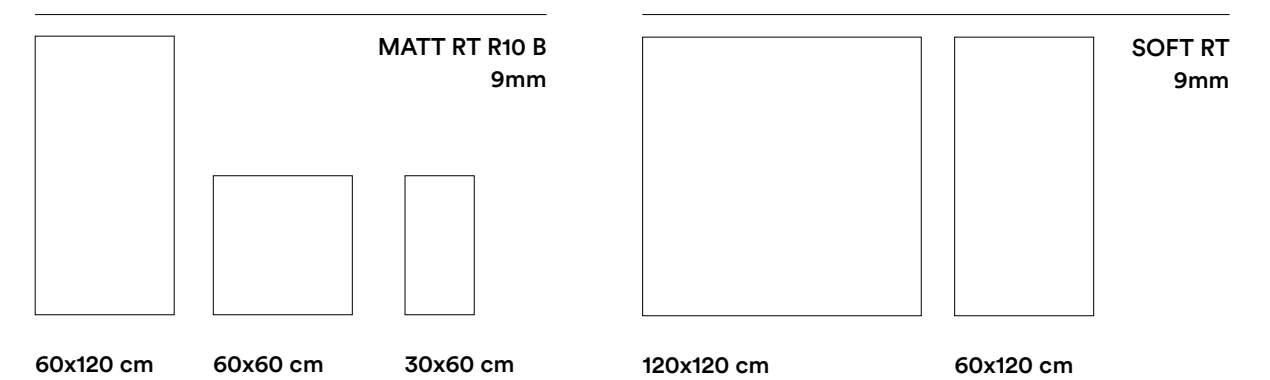

Sizes & Finishes - Iconica

Verso

Contro