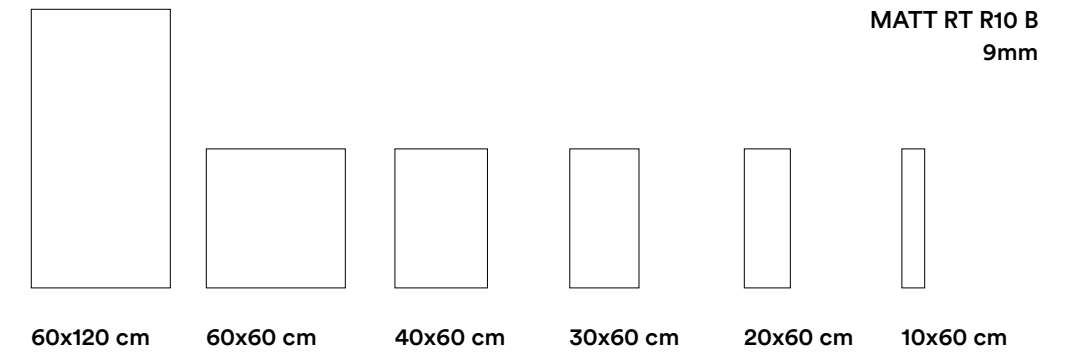

Sizes & Finishes - Iconica

Verso

Contro