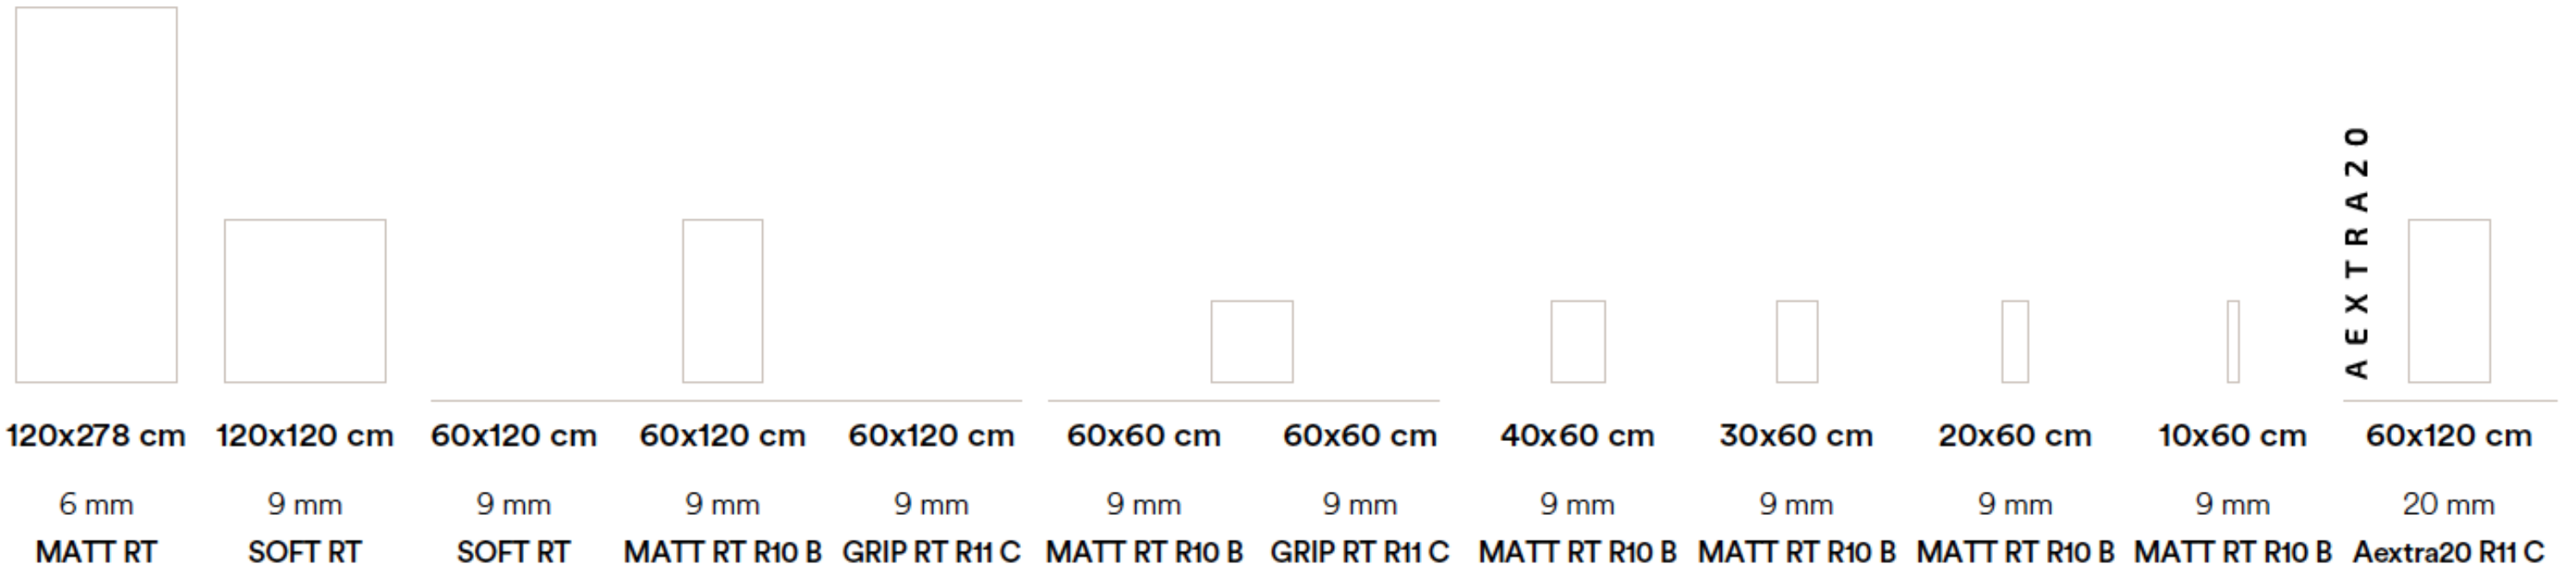

Navona Verso	●	●	●	●	●	●	A	●	●	●	●	●
Classico Verso	●	●	●	●	●	●	A	●	●	●	●	●
Silver Verso	●	●	●	●	●	●	A	●	●	●	●	
Navona Contro		●	A	●		●			●			
Classico Contro		●	A	●		●			●			

RT Rectified, squared, one caliber.

Minimum variation. Visible variations but similar shades.

A Manufactured only upon special request.