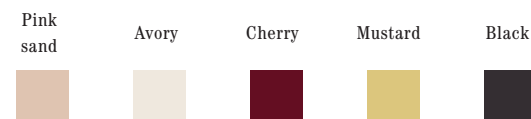

## Proposte colori · Colours Proposals

V01  
Cotto rosato, cotto bianco,  
cotto moka, cotto variegato 07

V02  
Cotto bianco, cotto grigio 00,  
cotto grigio 01,  
cotto variegato 08

## Colori · Colours

Cotto rosato	Cotto moka	Cotto bianco	Cotto variegato 07	Cotto grigio 00	Cotto grigio 01	Cotto variegato 08

\*All the rest of colours are part of the technical infos of Catalogue 1.

## Proposte colori · Colours Proposals

V01  
Pink sand, ivory, cherry

V02  
Mustard, black, pink sand

## Colori · Colours

Lucidi - Glossy · Opachi - Matt

\*All the rest of colours are part of the technical infos of Catalogue 1.