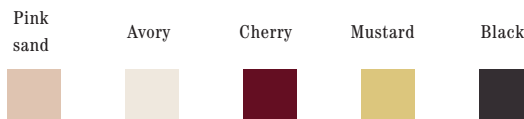

## Proposte colori · Colours Proposals

V01  
Pink sand, ivory, cherry

V02  
Mustard, black, pink sand

## Colori · Colours

Lucidi - Glossy · Opachi - Matt

\*All the rest of colours are part of the technical infos of Catalogue 1.