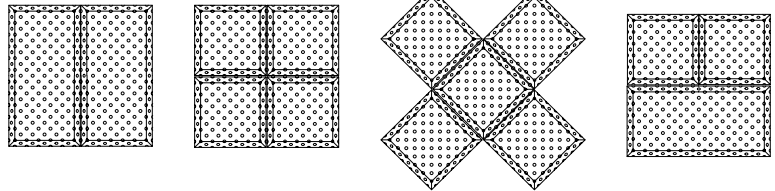

Rocaille

Rivestimento - Wall Covering

*Rocaille is a registered design

10x10 cm

H 1.5 cm

Schemi di posa . Laying schemes

Colori . Colours

In Pasta - Dyed Clay

Lucidi - Glossy

Ninfeo

Rivestimento - Wall Covering

*Ninfeo is a registered design

12x12 cm

24x12 cm

H. 3 m

Schemi di posa . Laying schemes

Colori . Colours

In Pasta . Dyed Clay

Lucidi . Glossy

Delizie

Rivestimento - Wall Covering

* tutte le misure sono indicativ
* all the sizes are approximat

D. 1 cm

9,5x9,5 cm

21,5x6 cm

H. 1,1 m

Schemi di posa . Laying schemes

Colori . Colours

Lucidi . Glossy