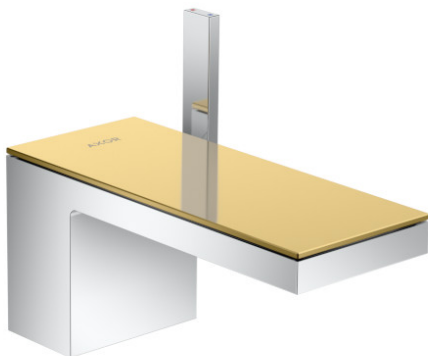

Polished Gold Optic