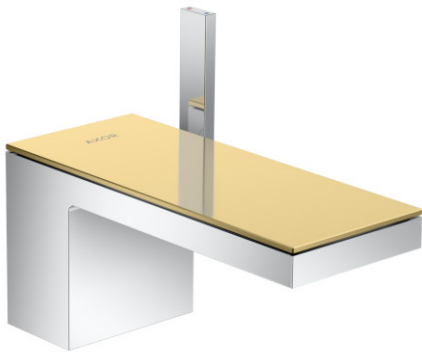

Polished Brass