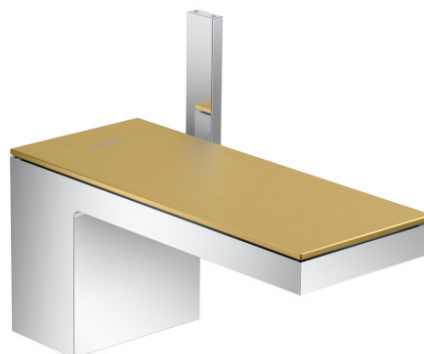

Brushed Gold Optic