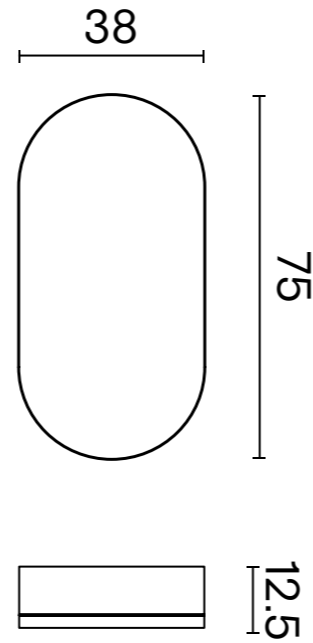

EXARCOSPOVALV

Black

MATERIALS:
Varnished metal
Mirror