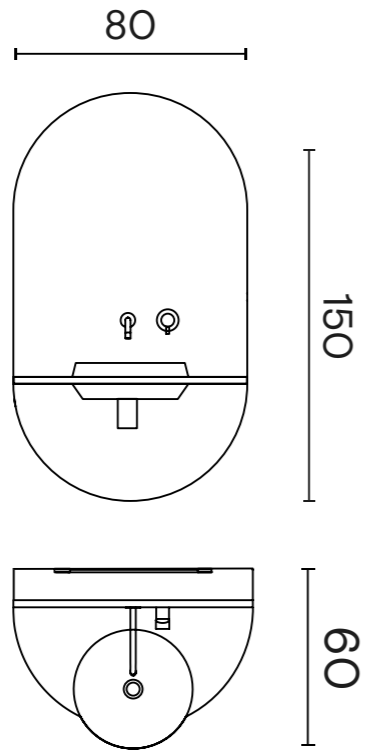

Elife

Arco

---

ext

EXARCO

Black Brass

MATERIALS:

LivingTec®
Varnished metal
Brass