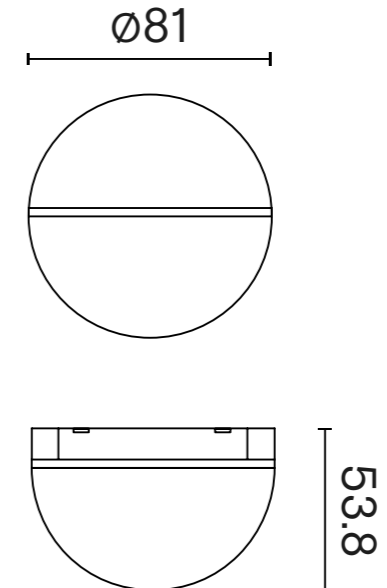

EXARCOH

Black

MATERIALS:

LivingTec®
Varnished metal