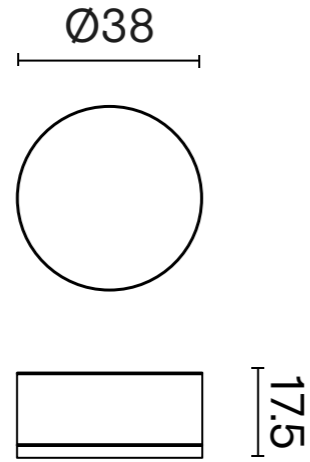

elife

Arco

---

ext

EXARCOSPROUND

Black

MATERIALS:
Varnished metal
Mirror