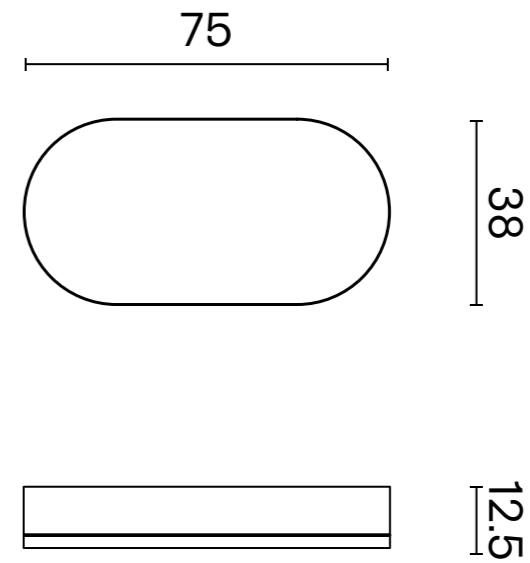

EXARCOSPOVALH

Black

MATERIALS:
Varnished metal
Mirror