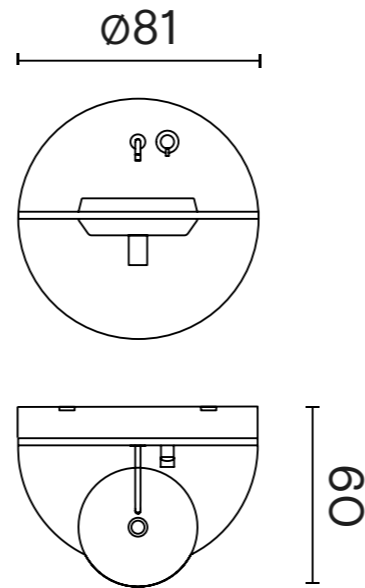

EXARCOS

Black

MATERIALS:

LivingTec®
Varnished metal