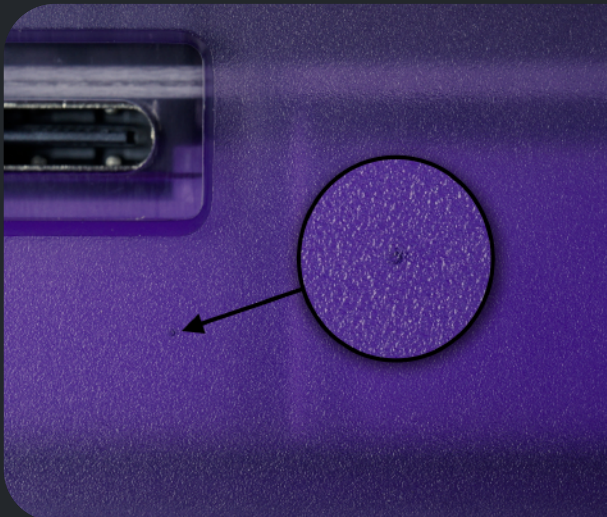

NK_

NK65 Acceptable Quality Standards

Sprue marks will be visible on the inside of the Entry Edition case. Once switches and keycaps have been added these will no longer be visible.

Small imperfections in the color of the plastic may be present throughout the Entry Edition case.

The Aluminum Edition may have small defects such as these small raised bumps or imperfections. Slight streaking may be present in anodization.