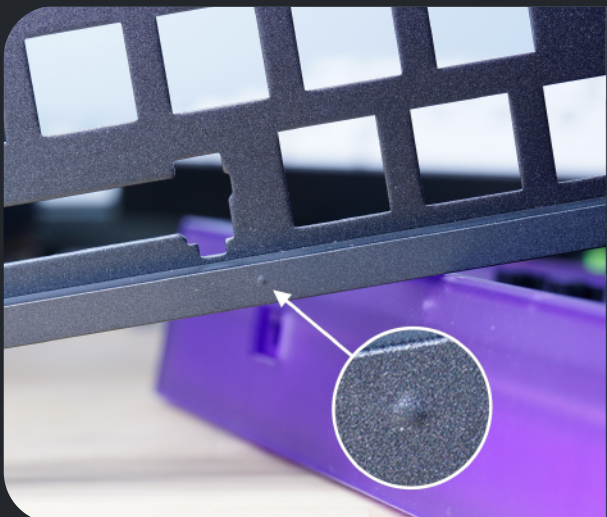

NK_

NK65 Acceptable Quality Standards

Sprue marks will be visible on the inside of the Entry Edition case. Once switches and keycaps have been added these will no longer be visible.

Small imperfections in the color of the plastic may be present throughout the Entry Edition case.

The Aluminum Edition may have small defects such as these small raised bumps or imperfections. Slight streaking may be present in anodization.