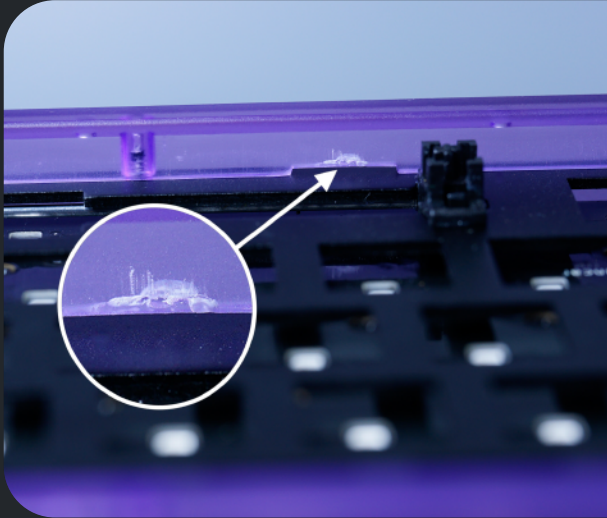

NK_

NK65 Acceptable Quality Standards

Sprue marks will be visible on the inside of the Entry Edition case. Once switches and keycaps have been added these will no longer be visible.

Small imperfections in the color of the plastic may be present throughout the Entry Edition case.

The Aluminum Edition may have small defects such as these small raised bumps or imperfections. Slight streaking may be present in anodization.