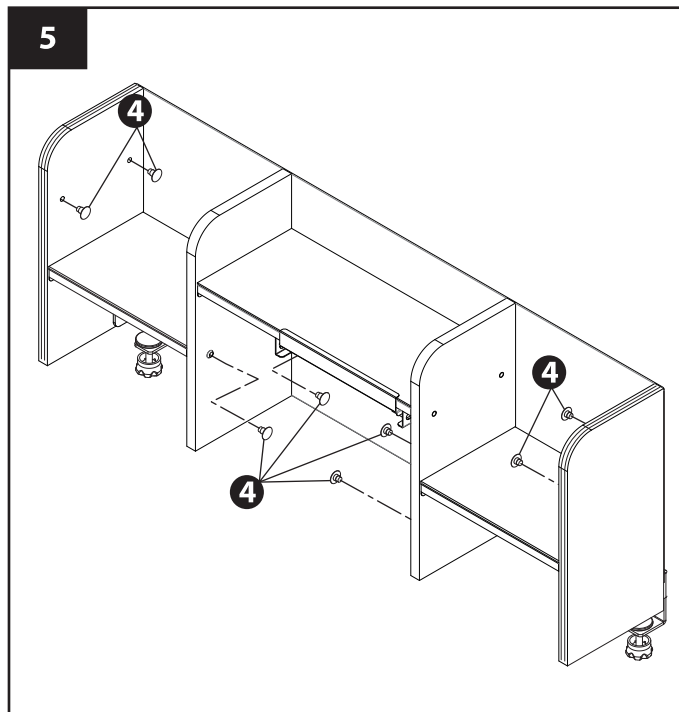

使用注意事项

- 本产品仅供于室内使用，请勿使用于室外场所。
- 本家具应放置在平整的地面上，并与其它家具保持适当之使用间距。
- 每次限一人使用，请勿同时多人使用造成翻覆之危险。
- 请勿将本产品当登高梯，用于攀高取物。
- 如果附着了水、油或清洁剂等物质，请迅速擦拭干净。
- 使用期间如有摇晃的地方，可能是螺丝松动，请确实锁紧即可。
- 请勿置放于有腐蚀性气体和潮湿的地方，并避免碰撞损坏漆面。
- 零组件遗失、断裂及受损时应立即停止使用，直至使用原厂零件修复后，方可继续使用。

保养方法

- 平时保养以细软干布轻轻擦拭即可。
- 避免日光长时间照射家具，导致家具褪色或材料变质。
- 严禁使用含溶剂或腐蚀性之清洁剂：烤箱清洁剂、金属清洁剂、去锈剂或漂白剂等进行擦拭。