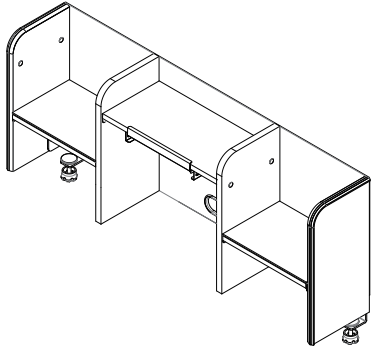

SBC-613 W120桌上書架

适用年龄段：3岁及3岁以上
Dimension：W110 x D20.2 x H40 cm
MADE IN TAIWAN

 A x 1 pc	 B x 1 pc	 C x 2 ps	 D x 1 pc	1 x 8 pcs [M6x10] 
 E x 1 pc	 F x 2 pcs	 G x 1 pc	 H x 1 pc	2 x 12 pcs [M6x15] 
		 I x 1 pc	 J x 2 pcs	3 x 4 pcs [M6x25] 
				4 x 8 pcs 
				5 x 2 pcs 
				6 x 2 pcs 
				7 x 1 pc [4mm] 