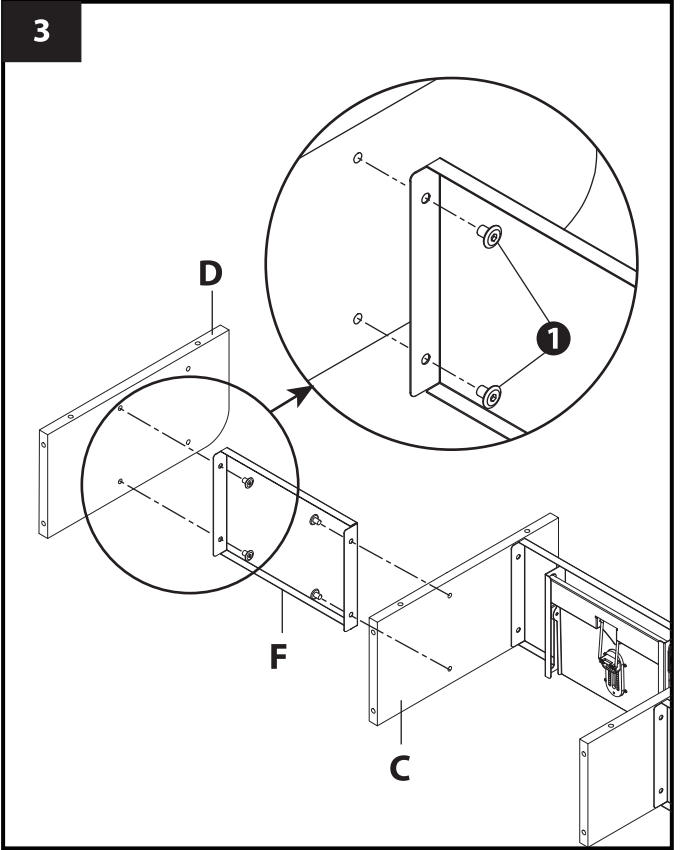

适用年龄段：3岁及3岁以上
Dimension：W110 x D20.2 x H40 cm
MADE IN TAIWAN

 A x 1 pc	 B x 1 pc	 C x 2 ps	 D x 1 pc	1 x 8 pcs [M6x10]
 E x 1 pc	 F x 2 pcs	 G x 1 pc	 H x 1 pc	2 x 12 pcs [M6x15]
		 I x 1 pc	 J x 2 pcs	3 x 4 pcs [M6x25]
				4 x 8 pcs
				5 x 2 pcs
				6 x 2 pcs
				7 x 1 pc [4mm]

⚠ 注意! 只允许成人安装, 儿童勿近
⚠ 注意! 须由两个成人同时安装
⚠ 注意! 组装时, 请使用配件内扳手工具组装, 请勿使用电动工具, 避免扭力过大造成不良