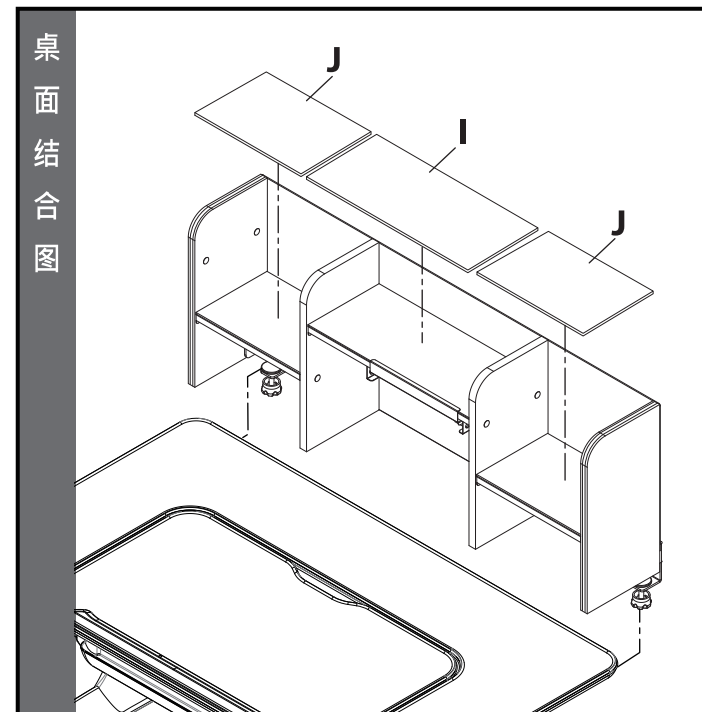

使用注意事项

- 本产品仅供于室内使用，请勿使用于室外场所。
- 本家具应放置在平整的地面上，并与其它家具保持适当之使用间距。
- 每次限一人使用，请勿同时多人使用造成翻覆之危险。
- 请勿将本产品当登高梯，用于攀高取物。
- 如果附着了水、油或清洁剂等物质，请迅速擦拭干净。
- 使用期间如有摇晃的地方，可能是螺丝松动，请确实锁紧即可。
- 请勿置放于有腐蚀性气体和潮湿的地方，并避免碰撞损坏漆面。
- 零组件遗失、断裂及受损时应立即停止使用，直至使用原厂零件修复后，方可继续使用。

保养方法

- 平时保养以细软干布轻轻擦拭即可。
- 避免日光长时间照射家具，导致家具褪色或材料变质。
- 严禁使用含溶剂或腐蚀性之清洁剂：烤箱清洁剂、金属清洁剂、去锈剂或漂白剂等进行擦拭。