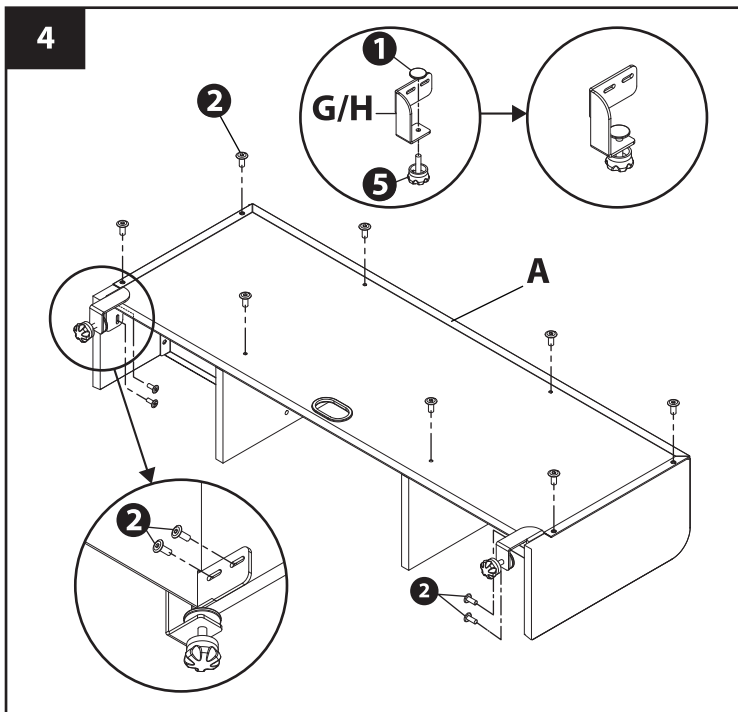

使用注意事项

- 本产品仅供于室内使用，请勿使用于室外场所。
- 本家具应放置在平整的地面上，并与其它家具保持适当之使用间距。
- 每次限一人使用，请勿同时多人使用造成翻覆之危险。
- 请勿将本产品当登高梯，用于攀高取物。
- 如果附着了水、油或清洁剂等物质，请迅速擦拭干净。
- 使用期间如有摇晃的地方，可能是螺丝松动，请确实锁紧即可。
- 请勿置放于有腐蚀性气体和潮湿的地方，并避免碰撞损坏漆面。
- 零组件遗失、断裂及受损时应立即停止使用，直至使用原厂零件修复后，方可继续使用。

保养方法

- 平时保养以细软干布轻轻擦拭即可。
- 避免日光长时间照射家具，导致家具褪色或材料变质。
- 严禁使用含溶剂或腐蚀性之清洁剂：烤箱清洁剂、金属清洁剂、去锈剂或漂白剂等进行擦拭。