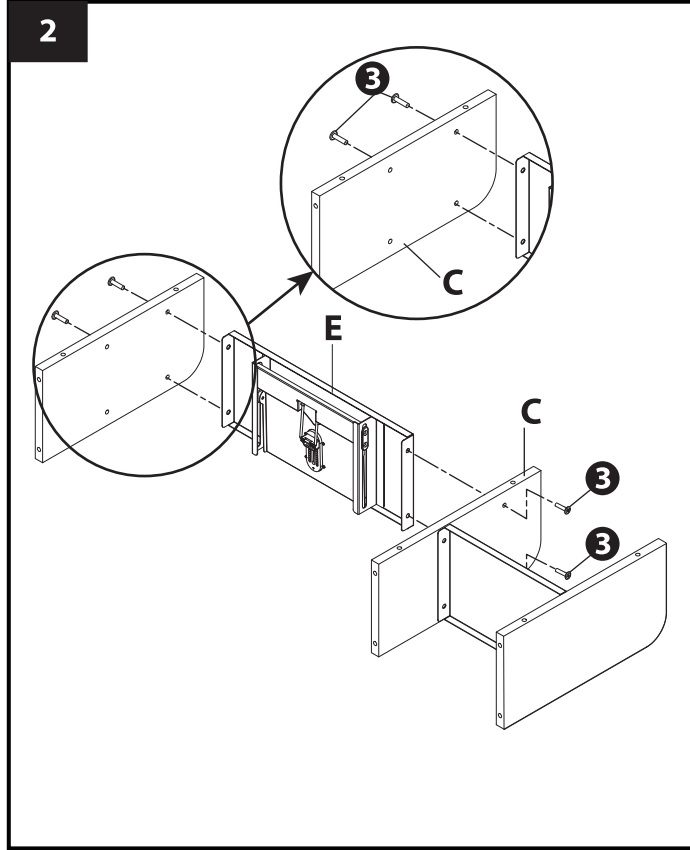

适用年龄段：3岁及3岁以上
Dimension：W110 x D20.2 x H40 cm
MADE IN TAIWAN

 A x 1 pc	 B x 1 pc	 C x 2 ps	 D x 1 pc	1 x 8 pcs [M6x10]
 E x 1 pc	 F x 2 pcs	 G x 1 pc	 H x 1 pc	2 x 12 pcs [M6x15]
		 I x 1 pc	 J x 2 pcs	3 x 4 pcs [M6x25]
				4 x 8 pcs
				5 x 2 pcs
				6 x 2 pcs
				7 x 1 pc [4mm]

⚠ 注意! 只允许成人安装, 儿童勿近
⚠ 注意! 须由两个成人同时安装
⚠ 注意! 组装时, 请使用配件内扳手工具组装, 请勿使用电动工具, 避免扭力过大造成不良