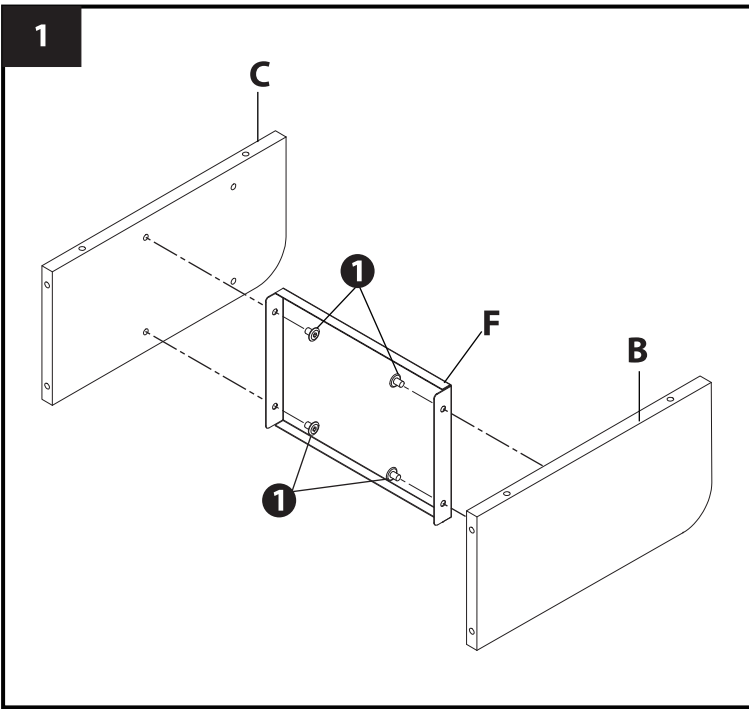

适用年龄段：3岁及3岁以上
Dimension：W110 x D20.2 x H40 cm
MADE IN TAIWAN

 A x 1 pc	 B x 1 pc	 C x 2 ps	 D x 1 pc	1 x 8 pcs [M6x10]
 E x 1 pc	 F x 2 pcs	 G x 1 pc	 H x 1 pc	2 x 12 pcs [M6x15]
		 I x 1 pc	 J x 2 pcs	3 x 4 pcs [M6x25]
				4 x 8 pcs
				5 x 2 pcs
				6 x 2 pcs
				7 x 1 pc [4mm]

⚠ 注意! 只允许成人安装, 儿童勿近
⚠ 注意! 须由两个成人同时安装
⚠ 注意! 组装时, 请使用配件内扳手工具组装, 请勿使用电动工具, 避免扭力过大造成不良