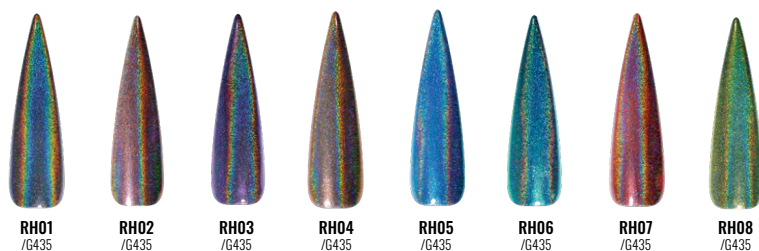

All these *colors* in gel, dip and lacquer:

ombré
COLOR CHANGING GEL POLISH

GEL & LACQUER ESSENTIALS

it's a work of *art*

precision
TIPPED APPLICATION

experience the magic of *chrome*

chrome
HIGHLY REFLECTIVE
METAL FINISH

holo
MULTI-DIMENSIONAL
FINISH

mermaid
IRIDESCENT FINISH

SILICONE
applicator

add a touch of *glam*

KSR01
SEAGLASS

KSR02
MOONSTONE

KSR03
OCEAN EYES

KSR04
PINK PARADISE