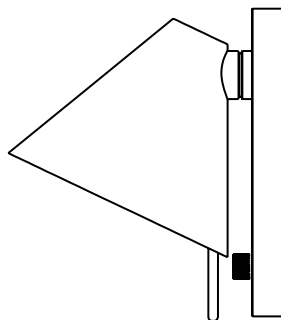

Mega Sconce - Circle

Matter Made, 2016

Product Type	Sconce
Materials	Aluminum
Dimensions	Dia 8" x D 7.2" Dia 20.3cm x D 18.2cm
Finishes	● Black ● Satin Brass
Weight	5lbs 2kgs
Shipping	Carton L 10" x W 10" x H 10" L 25.4cm x W 25.4cm x H 25.4cm
Shipping Weight	8lbs 3.6kgs
Lead Time	8-10 weeks
Light Source	E-12 Socket (USA Orders) E-14 Socket (International Orders) G16.5 Bulb included (USA orders only) 25w/162lm 120V / 220V input
Dimming	Rotary dimmer
Certification	UL

8 in / 20.3 cm

7.2 in / 18.2 cm