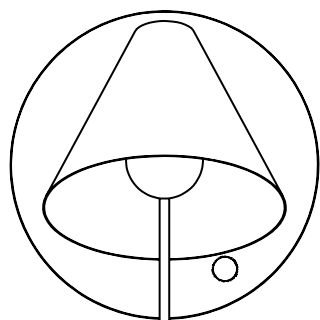

Mega Sconce - Circle

Matter Made, 2016

Product Type	Sconce
Materials	Aluminum
Dimensions	Dia 8" x D 7.2" Dia 20.3cm x D 18.2cm
Finishes	● Black ● Satin Brass
Weight	5lbs 2kgs
Shipping	Carton L 10" x W 10" x H 10" L 25.4cm x W 25.4cm x H 25.4cm
Shipping Weight	8lbs 3.6kgs
Lead Time	8-10 weeks
Light Source	E-12 Socket (USA Orders) E-14 Socket (International Orders) G16.5 Bulb included (USA orders only) 25w/162lm 120V / 220V input
Dimming	Rotary dimmer
Certification	UL

8 in / 20.3 cm

7.2 in / 18.2 cm