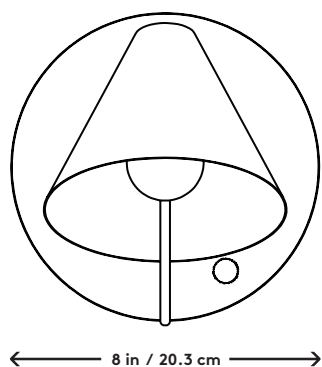

Mega Sconce - Circle

Matter Made, 2016

Product Type	Sconce
Materials	Aluminum
Dimensions	Dia 8" x D 7.2" Dia 20.3cm x D 18.2cm
Finishes	● Black ● Satin Brass
Weight	5lbs 2kgs
Packaging	L 10" x W 10" x H 10" L 25.4cm x W 25.4cm x H 25.4cm
Package Weight	8lbs 3.6kgs
Lead Time	8-10 weeks
Light Source	G16 Candelabra Globe Bulb (included) Intl. Orders: E14 Globe bulb (not included) 2700k 340-450lm 40W / G16 120V / 220V input
Dimming	Rotary dimmer (standard) Inline dimmer (optional) Hardwired for Triac (optional)
Certification	UL (hardwired only)