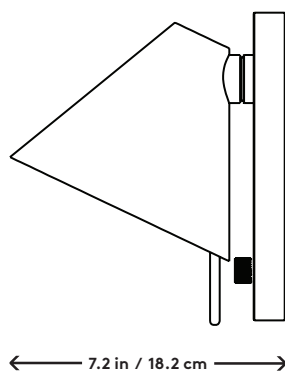

Mega Sconce - Circle

Matter Made, 2016

Product Type	Sconce
Materials	Aluminum
Dimensions	Dia 8" x D 7.2" Dia 20.3cm x D 18.2cm
Finishes	● Black ● Satin Brass
Weight	5lbs 2kgs
Packaging	L 10" x W 10" x H 10" L 25.4cm x W 25.4cm x H 25.4cm
Package Weight	8lbs 3.6kgs
Lead Time	8-10 weeks
Light Source	G16 Candelabra Globe Bulb (included) Intl. Orders: E14 Globe bulb (not included) 2700k 340-450lm 40W / G16 120V / 220V input
Dimming	Rotary dimmer (standard) Inline dimmer (optional) Hardwired for Triac (optional)
Certification	UL (hardwired only)