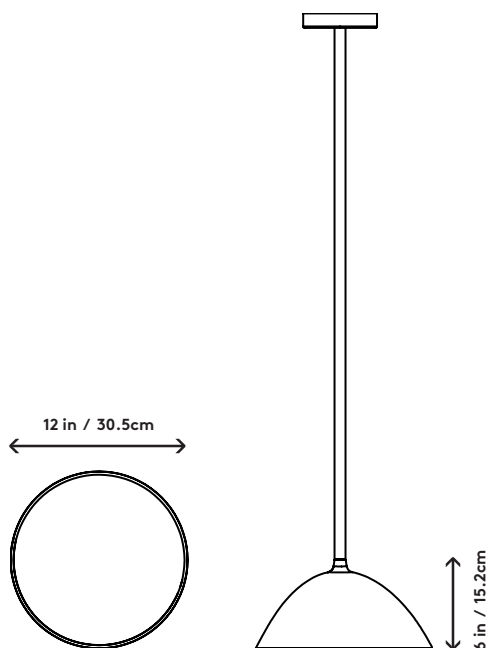

Landscape Pendant - Medium

Matter Made, 2016

Product Type	Pendant
Materials	Aluminum, Brass, Acrylic, LEDs
Dimensions	L 12" x W 12" x H 6" L 30.5cm x W 30.5cm x H 15.2cm
Finishes	● Textured Black
Weight	6lbs 3kgs
Shipping	Carton L 16" x W 16" x H 48" L 40.6cm x W 40.6cm x H 121.9cm
Shipping Weight	15lbs 6.8kgs
Lead Time	10-12 weeks
Light Source	AC LEDs / CRI 90 2700k 1400lm 17W 120V / 220V input
Dimming	Triac
Canopy	Dia 5" x H 1" / Dia 12.7cm x H 2.54cm Canopy (Provided)
Drop Length	36" / 91.4cm drop provided Custom drops are made per order and cannot be adjusted on site

UPON ORDERING THIS FIXTURE
Specify the required drop length.