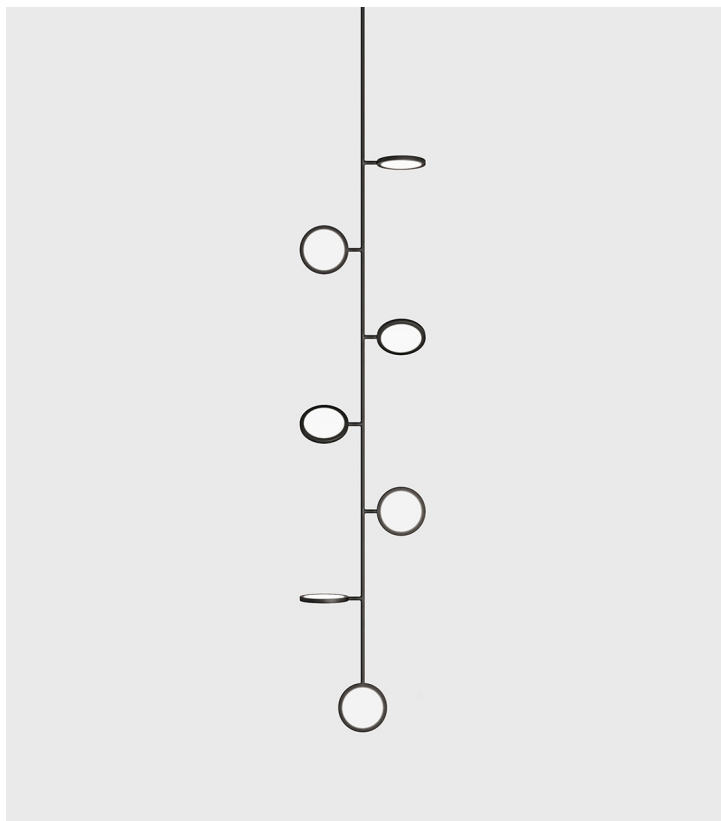

Discus Vine 7

Jamie Gray, 2016

Product Type	Pendant
Materials	Brass, Aluminum, Glass
Dimensions	L 10" x W 24.6" x H 112.5" L 25.4cm x W 62.5cm x H 285.8cm
Finishes	● Satin Brass ● Satin Blackened Brass
Weight	40lbs 18kgs
Shipping	Crated L 120" x W 28" x H 6" L 304.8cm x W 71.1cm x H 15.2cm
Shipping Weight	115lbs 52.2kgs
Lead Time	8-10 weeks
Light Source	3528 LEDs 2700k or 3000k 2943lm 110W 120V / 220V input
LED Driver	NPF-120D-24
Dimming	0-10V
Canopy	Dia 10.75" x H 1.75" / Dia 27.3cm x H 4.45cm Canopies (Provided)
Drop Length	36" / 91.4cm drop provided Custom drops are made per order and cannot be adjusted on site
Certification	UL, CE

UPON ORDERING THIS FIXTURE

Specify the required drop length, LED color temperature and if the driver will be installed locally or remotely.