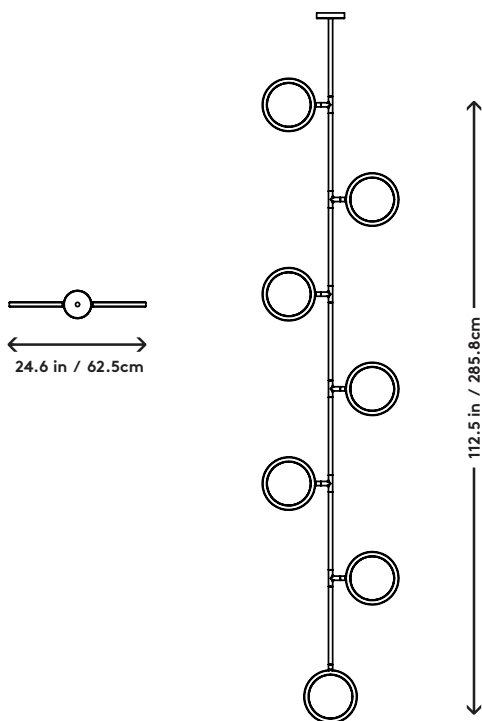

Discus Vine 7

Jamie Gray, 2016

Product Type	Pendant
Materials	Brass, Aluminum, Glass
Dimensions	L 10" x W 24.6" x H 112.5" L 25.4cm x W 62.5cm x H 285.8cm
Finishes	● Satin Brass ● Satin Blackened Brass
Weight	40lbs 18kgs
Shipping	Crated L 120" x W 28" x H 6" L 304.8cm x W 71.1cm x H 15.2cm
Shipping Weight	115lbs 52.2kgs
Lead Time	8-10 weeks
Light Source	3528 LEDs 2700k or 3000k 2943lm 110W 120V / 220V input
LED Driver	NPF-120D-24
Dimming	0-10V
Canopy	Dia 10.75" x H 1.75" / Dia 27.3cm x H 4.45cm Canopies (Provided)
Drop Length	36" / 91.4cm drop provided Custom drops are made per order and cannot be adjusted on site
Certification	UL, CE

UPON ORDERING THIS FIXTURE

Specify the required drop length, LED color temperature and if the driver will be installed locally or remotely.