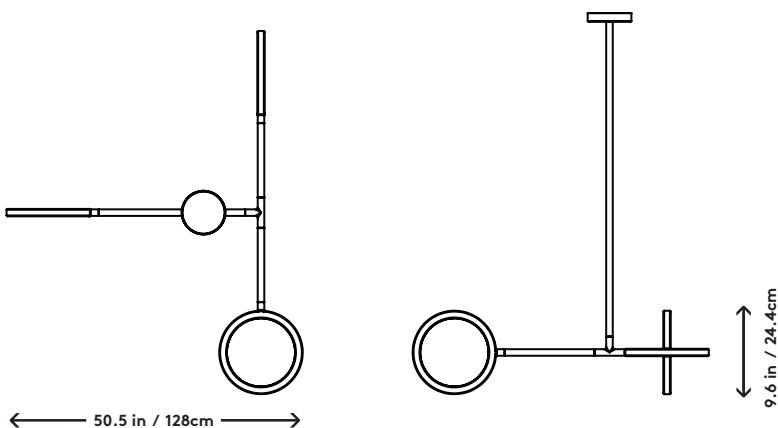

Discus 3  
Jamie Gray, 2014

<b>Product Type</b>	Pendant
<b>Materials</b>	Brass, Aluminum, Glass, LEDs
<b>Dimensions</b>	L 41.5" x W 33.8" x H 9.6" L 105.4cm x W 85.9cm x H 24.4cm
<b>Finishes</b>	● Satin Brass ● Satin Blackened Brass
<b>Weight</b>	12.5lbs 5.7kgs
<b>Packaging</b>	L 48" x W 6" x H 42" L 122cm x W 15.2cm x H 106.9cm
<b>Package Weight</b>	20lbs 9.1kgs
<b>Lead Time</b>	8-10 weeks
<b>Light Source</b>	3528 LEDs 2700k or 3000k 1261lm 47.2W 120V / 220V input
<b>LED Driver</b>	RCL050-1050A
<b>Dimming</b>	120V: Triac, 0-10V, ELV 220V: 0-10V
<b>Canopy</b>	Dia 6.75" x H 1.33" / Dia 17.2cm x H 3.4cm Canopy (Provided)
<b>Drop Length</b>	36" / 91.4cm drop provided Custom drops are made per order and cannot be adjusted on site
<b>Certification</b>	UL, CE

**UPON ORDERING THIS FIXTURE**  
Specify the required drop length, LED color temperature and if the driver will be installed locally or remotely.