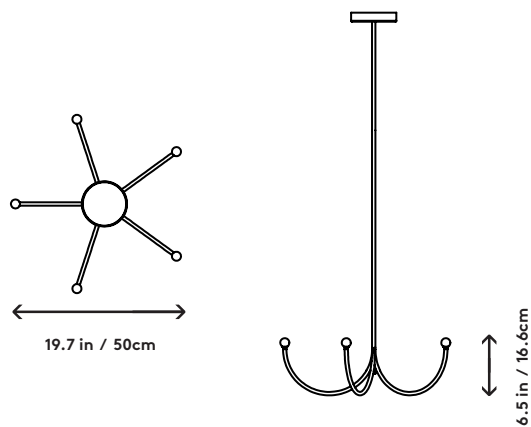

## Arca Single Tier Chandelier - Small

Philippe Malouin, 2017

<b>Product Type</b>	Chandelier
<b>Materials</b>	Brass, Glass
<b>Dimensions</b>	L 19.7" x W 19.7" x H 6.5" L 50cm x W 50cm x H 16.6cm
<b>Finishes</b>	● Satin Blackened Brass
<b>Weight</b>	2lbs 0.9kgs
<b>Shipping</b>	<b>Carton</b> L 24" x W 24" x H 8" L 61cm x W 61cm x H 20.3cm
<b>Shipping Weight</b>	5lbs 2.3kgs
<b>Lead Time</b>	8-10 weeks
<b>Light Source</b>	LED / CRI 90 2700k 435lm 24.5W 120V / 277V input
<b>LED Driver</b>	120V: LED06W120-020-C0350-LT 220V: LED06W230-020-C0350-LT3
<b>Dimming</b>	Triac, ELV
<b>Canopy</b>	Dia 5.5" x H 1.25" / Dia 14cm x H 3.2cm Canopy (Provided)
<b>Drop Length</b>	36" / 91.4cm drop provided Custom drops are made per order and cannot be adjusted on site.

### UPON ORDERING THIS FIXTURE

Specify the required drop length and if the driver will be installed locally or remotely.