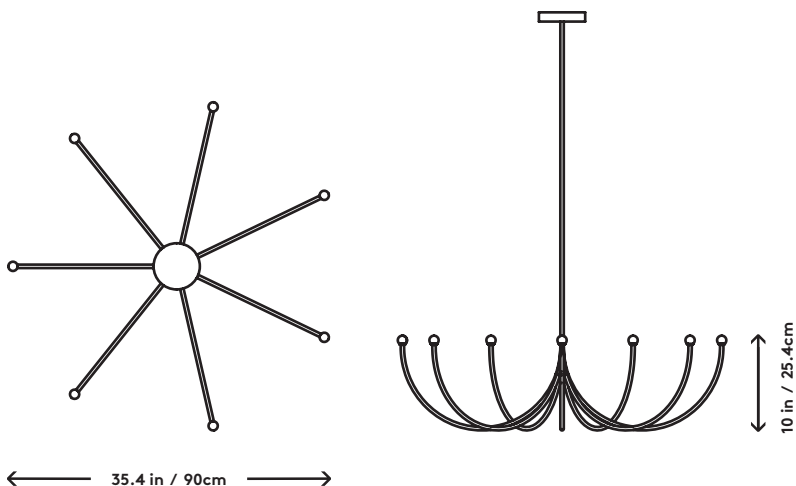

Arca Single Tier Chandelier - Medium

Philippe Malouin, 2017

| | |
|------------------------|--|
| Product Type | Chandelier |
| Materials | Brass, Glass |
| Dimensions | L 35.4" x W 35.4 x H 10" L 90cm x W 90cm x H 25.4cm |
| Finishes | <ul style="list-style-type: none"> ● Satin Blackened Brass ● Nickel Chrome ○ Glossy White Powder Coat |
| Weight | 7 lbs 3 kgs |
| Shipping | Carton L 41" x W 41" x H 14" L 104cm x W 104cm x H 36cm |
| Shipping Weight | 20 lbs 9.1 kgs |
| Lead Time | 10-14 weeks |
| Light Source | LED/CRI 90 2700k 610lm 6.7w |
| LED Driver | Universal 120-277VAC input ESS010W-0350-24 |
| Dimming | Triac, ELV, & 0-10v |
| Canopy | Dia 6" / Dia 12.7cm Canopy (Provided) |
| Drop Length | 36" / 91.4cm drop provided Drops longer than 36" will incur a fee. Custom drops are made per order and cannot be adjusted on site. |

UPON ORDERING THIS FIXTURE

Specify the required drop length, dimming type, and if the driver will be installed locally or remotely.