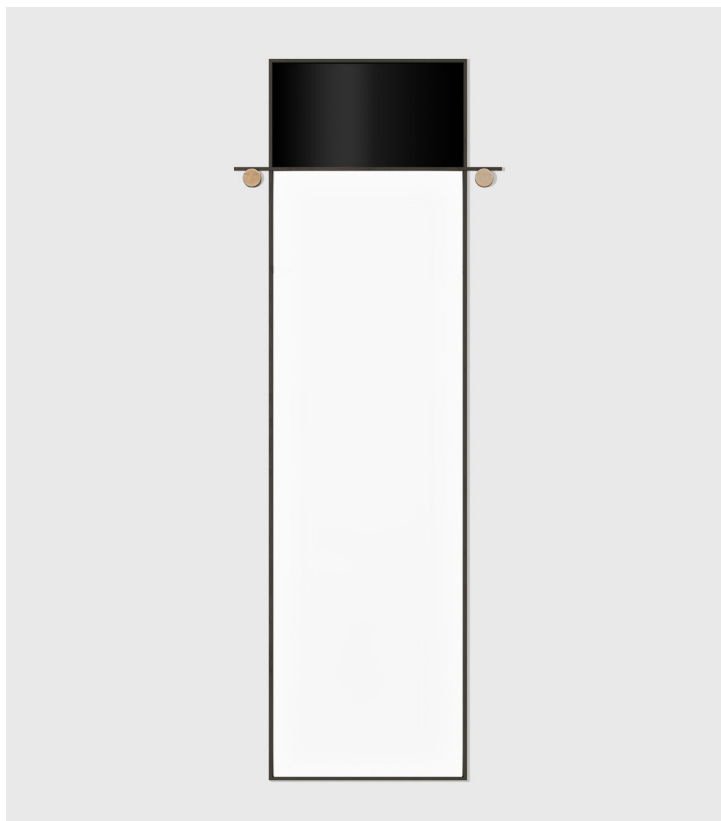

Abal Tall Mirror

Matter Made, 2016

Product Type	Mirror
Materials	Aluminum, Painted Glass, Mirror, Brass
Dimensions	D .75" x W 29.8" x H 80" L 1.9cm x W 75.76m x H 203.2cm
Finishes	● Black Glass ● Deep Blue Glass ● Neutral Pink Glass
Weight	25lbs 11kgs
Shipping	Crated L 84" x W 34" x H 6" L 213.4cm x W 86.4cm x H 15.2cm
Shipping Weight	75lbs 34kgs
Lead Time	12-14 weeks