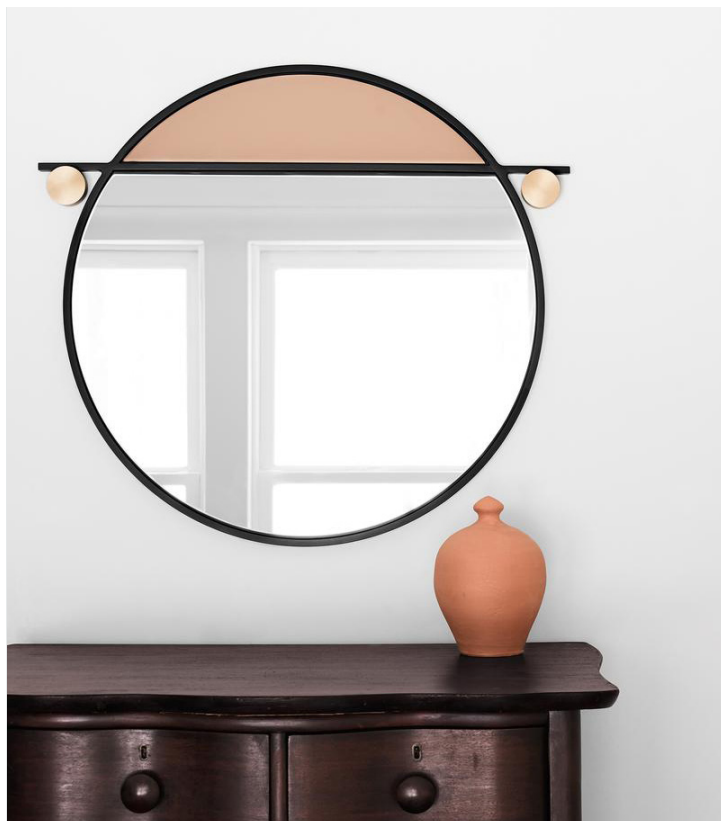

## Abal Round Mirror - Small

Matter Made, 2016

<b>Product Type</b>	Mirror
<b>Materials</b>	Aluminum, Painted Glass, Mirror, Brass
<b>Dimensions</b>	Dia 25" x W 0.75" Dia 63.5cm x W 1.9cm
<b>Finishes</b>	<ul style="list-style-type: none"> <li>● Black Glass</li> <li>● Deep Blue Glass</li> <li>● Neutral Pink Glass</li> </ul>
<b>Weight</b>	10lbs 5kgs
<b>Shipping</b>	<b>Carton</b> L 30.5" x W 30.5" x H 3.5" L 77.5cm x W 77.5cm x H 8.9cm
<b>Shipping Weight</b>	15lbs 6.8kgs
<b>Lead Time</b>	Stock program starting Q1 2020