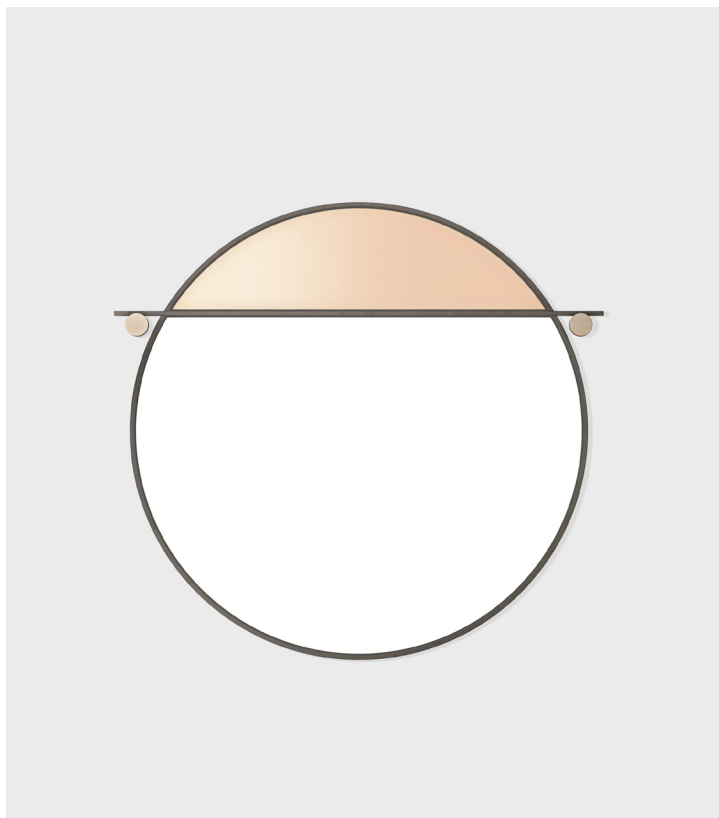

Abal Round Mirror - Large

Matter Made, 2016

Product Type	Mirror
Materials	Aluminum, Painted Glass, Mirror, Brass
Dimensions	Dia 40" x W 0.75" Dia 101.6cm x 1.9cm
Finishes	<ul style="list-style-type: none"> ● Black Glass ● Deep Blue Glass ● Neutral Pink Glass
Weight	20lbs 9kgs
Shipping	Carton L 47" x W 47" x H 3.5" L 119.3cm x W 119.3cm x H 8.90cm
Shipping Weight	25lbs 11.3kgs
Lead Time	Stock program starting Q1 2020