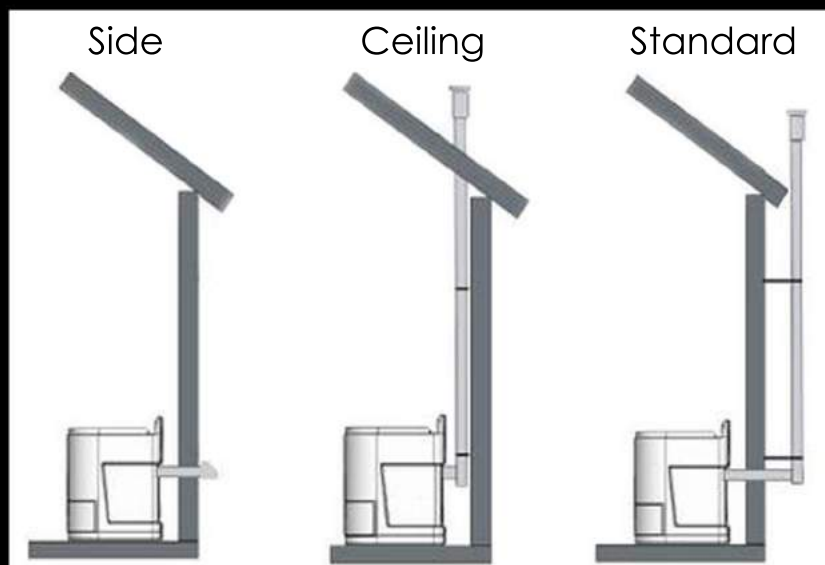

Vent Option

Accessories

Propane Hose

Bowl Liners

Liner Dispenser

Vent Kit

Royal Mist Odor Guard

Solar System Kit

ECOJOHN
TinyJohn

6148 Getty Dr
North Little Rock, AR 72117
Phone: 501-833-0144
www.ecojohn.com
team@ecojohn.com