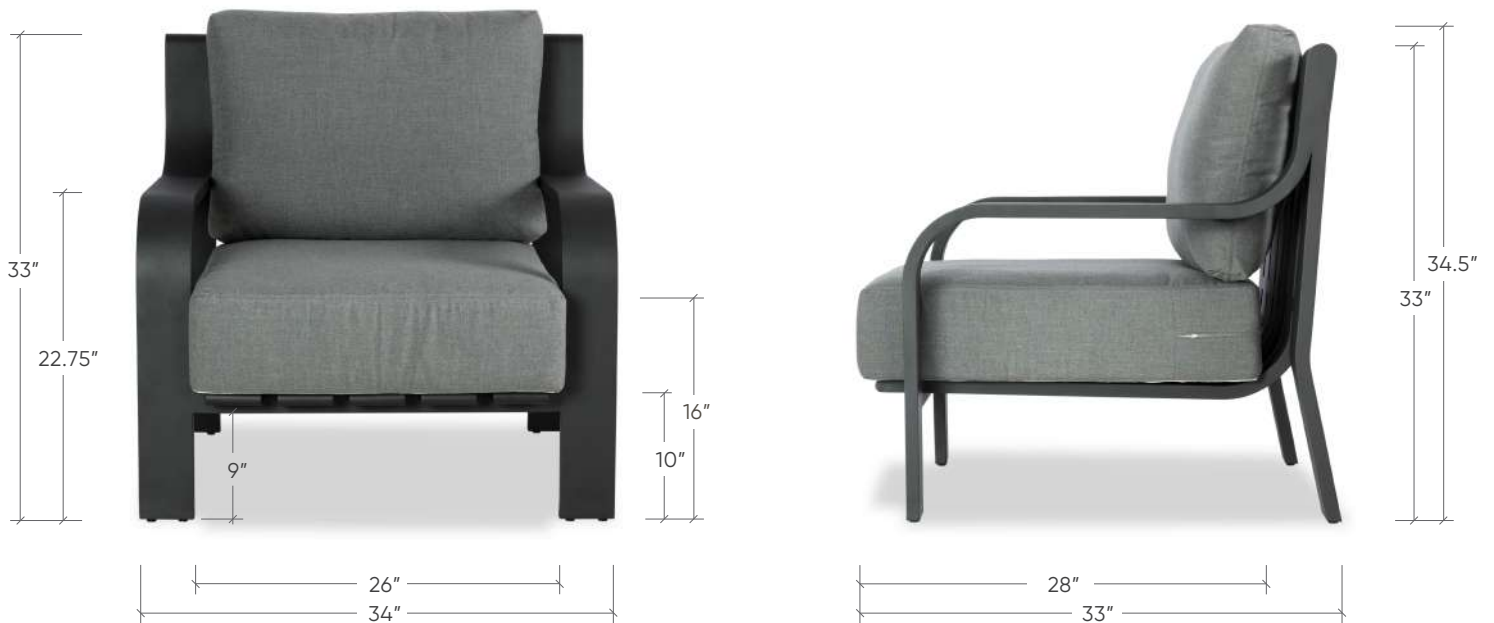

POWDER-COATED ALUMINIUM • SUNBRELLA® CANVAS

LOUNGE CHAIR

#11680464

W: 34" D: 33" H: 34.5"

Overall Height with Cushion: 34.5"

Overall Frame Height: 33"

Overall Width: 34"

Inside Seat Width: 26"

Arm Width: 4"

Arm Height: 22.75"

Seat Height with Cushion: 16"

Seat Height without Cushion: 10"

Overall Depth: 33"

Inside Seat Depth: 28"

Foot Height: 9"

FINISHES

SWATCHES@LOUISOSIER.COM

ALUMINIUM
BLACK

DINING ARMCHAIRS | DINING SIDECHAIRS | LOUNGE CHAIRS | SOFAS | COFFEE TABLES | SIDE TABLES | DINING TABLES