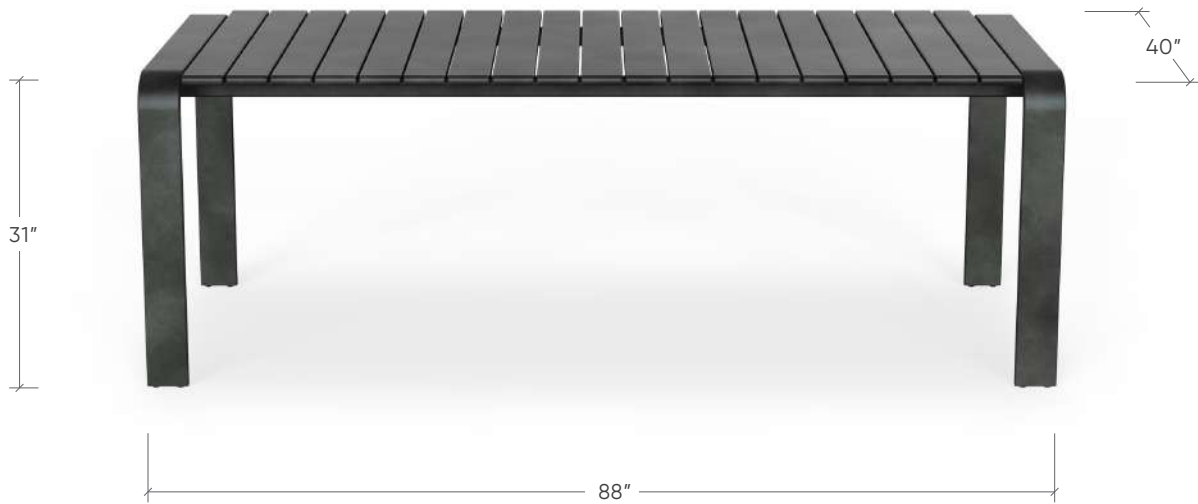

POWDER-COATED ALUMINUM

DINING TABLE

W: 88" D: 40" H: 31"

Overall Height: 31"

Overall Depth: 40"

Overall Width: 88"

FINISHES

SWATCHES@LOUISOSIER.COM

ALUMINIUM
BLACK

DINING ARMCHAIRS | DINING SIDECHAIRS | LOUNGE CHAIRS | SOFAS | COFFEE TABLES | SIDE TABLES | **DINING TABLES**