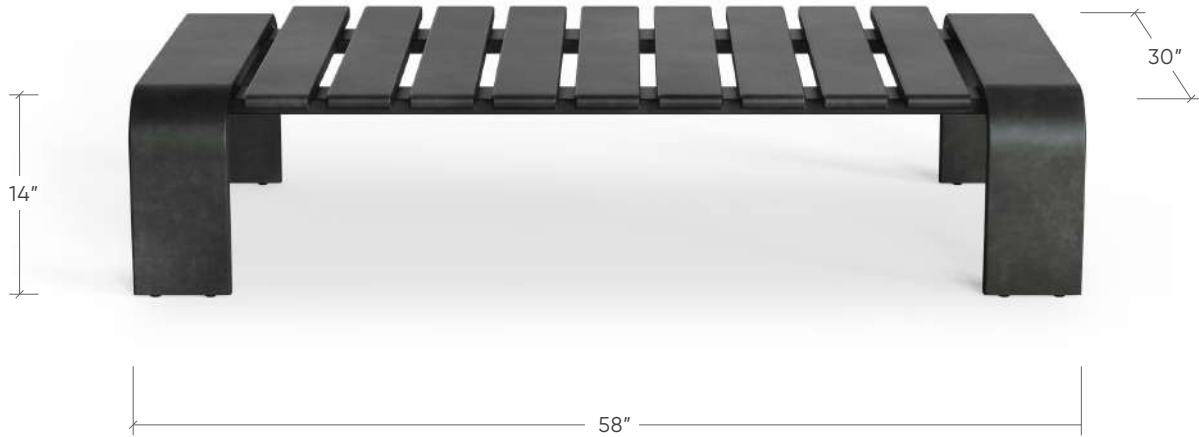

POWDER-COATED ALUMINUM

COFFEE TABLE

W: 58" D: 30" H: 14"

Overall Height: 14"

Overall Depth: 30"

Overall Width: 58"

FINISHES

SWATCHES@LOUISOSIER.COM

ALUMINIUM
BLACK

DINING ARMCHAIRS | DINING SIDECHAIRS | LOUNGE CHAIRS | SOFAS | COFFEE TABLES | SIDE TABLES | DINING TABLES