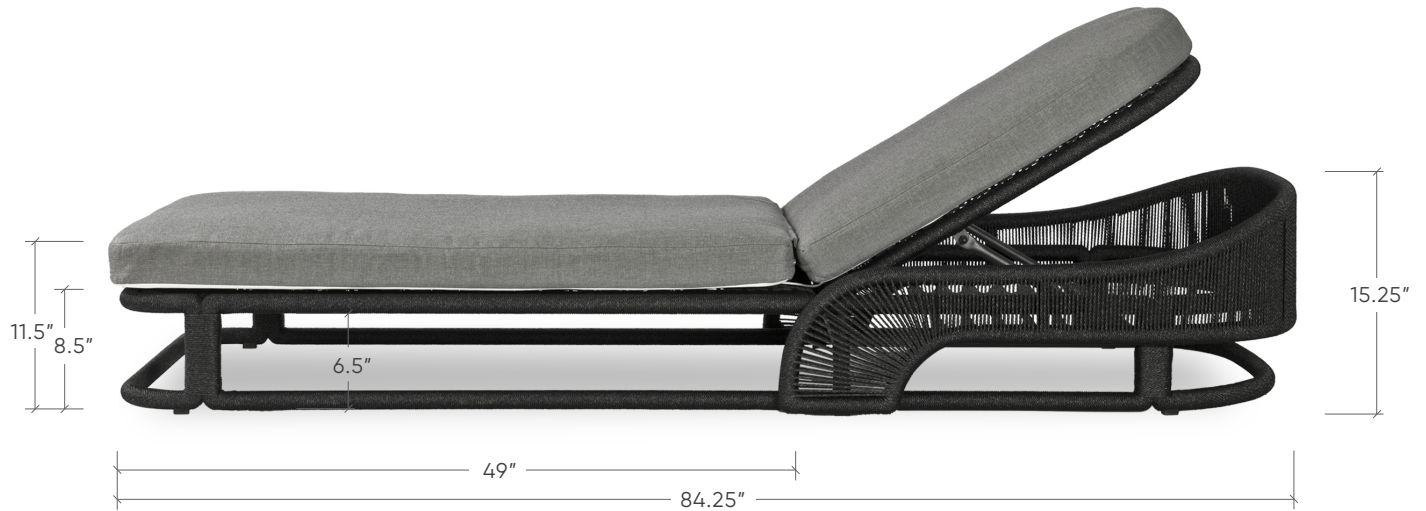

ALL WEATHER ROPE • SUNBRELLA® CANVAS

CHAISE

#13530428

W: 33" D: 84.25" H: 15.25"

Overall Height with Cushion: 15.25"

Overall Frame Height: 15.25"

Overall Width: 33"

Inside Seat Width: 33"

Arm Width: 1.5"

Arm Height: 11.5"

Seat Height with Cushion: 11.5"

Seat Height without Cushion: 8.5"

Overall Depth: 84.25"

Inside Seat Depth: 49"

Foot Height: 6.5"

FINISHES

SWATCHES@LOUISOSIER.COM

ALL WEATHER
ROPE: BLACK

DINING ARMCHAIRS | LOUNGE CHAIRS | SOFAS | CHAISES | COFFEE TABLES | SIDE TABLES