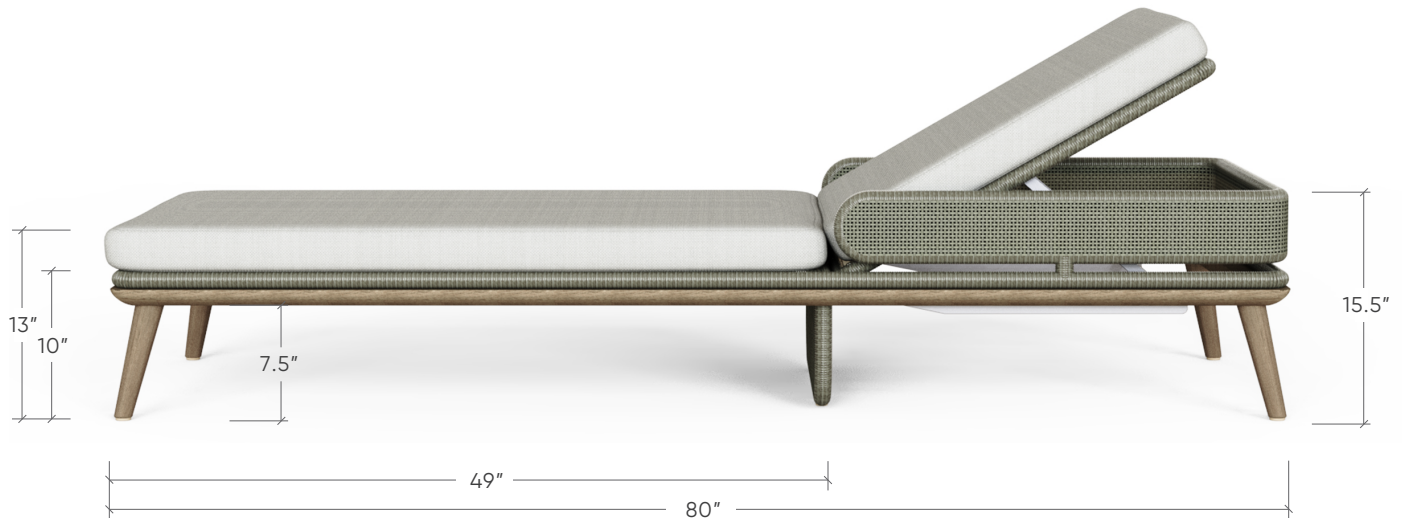

HANDWOVEN RESIN • WEATHERED TEAK • SUNBRELLA® CANVAS

CHAISE

#13610436

W: 30" D: 80" H: 15.5"

Overall Height with Cushion: 15.5"

Overall Frame Height: 15.5"

Overall Width: 30"

Inside Seat Width: 30"

Arm Width: 1.25"

Arm Height: 15.5"

Seat Height with Cushion: 13"

Seat Height without Cushion: 10"

Overall Depth: 80"

Inside Seat Depth: 49"

Foot Height: 7.5"

FINISHES

SWATCHES@LOUISOSIER.COM

HANDWOVEN
RESIN: ASH

WEATHERED TEAK

DINING ARMCHAIRS | LOUNGE CHAIRS | SOFAS | CHAISES