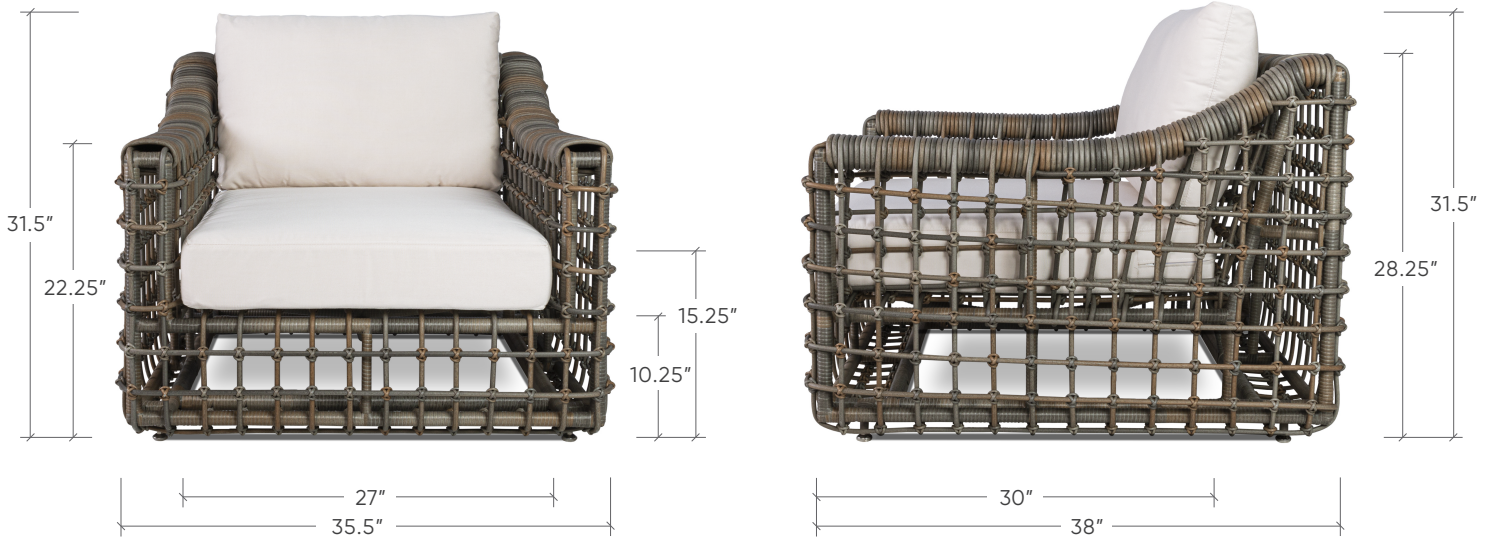

HANDWOVEN RESIN • SUNBRELLA® CANVAS

LOUNGE CHAIR

#11590396

W: 35.5" D: 38" H: 31.5"

Overall Height with Cushion: 31.5"

Overall Frame Height: 28.25"

Overall Width: 35.5"

Inside Seat Width: 27"

Arm Width: 4.25"

Arm Height: 22.25"

Seat Height with Cushion: 15.25"

Seat Height without Cushion: 10.25"

Overall Depth: 38"

Inside Seat Depth: 30"

Foot Height: N/A

FINISHES