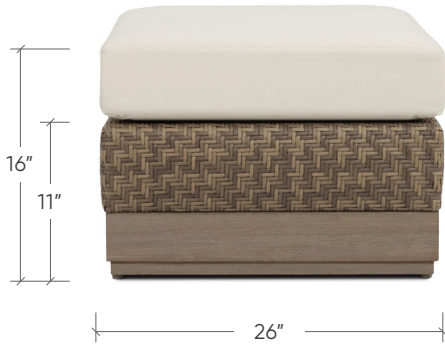

HANDWOVEN RESIN - FAWN • WEATHERED TEAK • SUNBRELLA® CANVAS

## OTTOMAN

#11110088

W: 26" D: 26" H: 16"

Overall Height with Cushion: 16"

Overall Frame Height: 11"

Overall Width: 26"

Seat Height with Cushion: 16"

Seat Height without Cushion: 11"

Overall Depth: 26"

Foot Height: N/A

## COFFEE OTTOMAN

#11110089

W: 47" D: 29" H: 16"

Overall Height with Cushion: 16"

Overall Frame Height: 11"

Overall Width: 47"

Seat Height with Cushion: 16"

Seat Height without Cushion: 11"