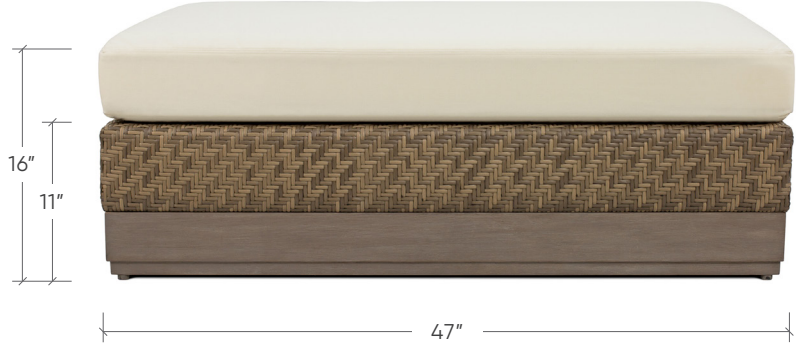

HANDWOVEN RESIN - FAWN • WEATHERED TEAK • SUNBRELLA® CANVAS

## OTTOMAN

#11110088

W: 26" D: 26" H: 16"

Overall Height with Cushion: 16"

Overall Frame Height: 11"

Overall Width: 26"

Seat Height with Cushion: 16"

Seat Height without Cushion: 11"

Overall Depth: 26"

Foot Height: N/A

## COFFEE OTTOMAN

#11110089

W: 47" D: 29" H: 16"

Overall Height with Cushion: 16"

Overall Frame Height: 11"

Overall Width: 47"

Seat Height with Cushion: 16"

Seat Height without Cushion: 11"