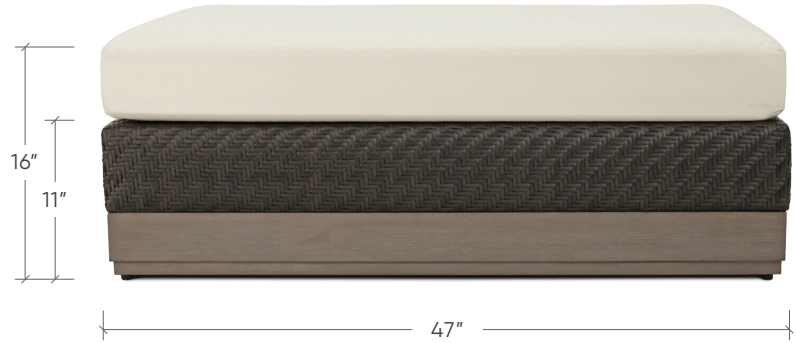

HANDWOVEN RESIN - DRAGON • WEATHERED TEAK • SUNBRELLA® CANVAS

OTTOMAN

#11110073

W: 26" D: 26" H: 16"

Overall Height with Cushion: 16"

Overall Frame Height: 11"

Overall Width: 26"

Seat Height with Cushion: 16"

Seat Height without Cushion: 11"

Overall Depth: 26"

Foot Height: N/A

COFFEE OTTOMAN

#11110074

W: 47" D: 29" H: 16"

Overall Height with Cushion: 16"

Overall Frame Height: 11"

Overall Width: 47"

Seat Height with Cushion: 16"

Seat Height without Cushion: 11"

Overall Depth: 29"

Foot Height: N/A

FINISHES

SWATCHES@LOUISOSIER.COM

HANDWOVEN
RESIN: DRAGON