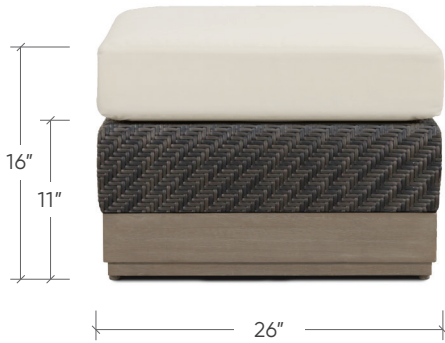

HANDWOVEN RESIN - DRAGON • WEATHERED TEAK • SUNBRELLA® CANVAS

OTTOMAN

#11110073

W: 26" D: 26" H: 16"

Overall Height with Cushion: 16"

Overall Frame Height: 11"

Overall Width: 26"

Seat Height with Cushion: 16"

Seat Height without Cushion: 11"

Overall Depth: 26"

Foot Height: N/A

COFFEE OTTOMAN

#11110074

W: 47" D: 29" H: 16"

Overall Height with Cushion: 16"

Overall Frame Height: 11"

Overall Width: 47"

Seat Height with Cushion: 16"

Seat Height without Cushion: 11"

Overall Depth: 29"

Foot Height: N/A

FINISHES

SWATCHES@LOUISOSIER.COM

HANDWOVEN
RESIN: DRAGON