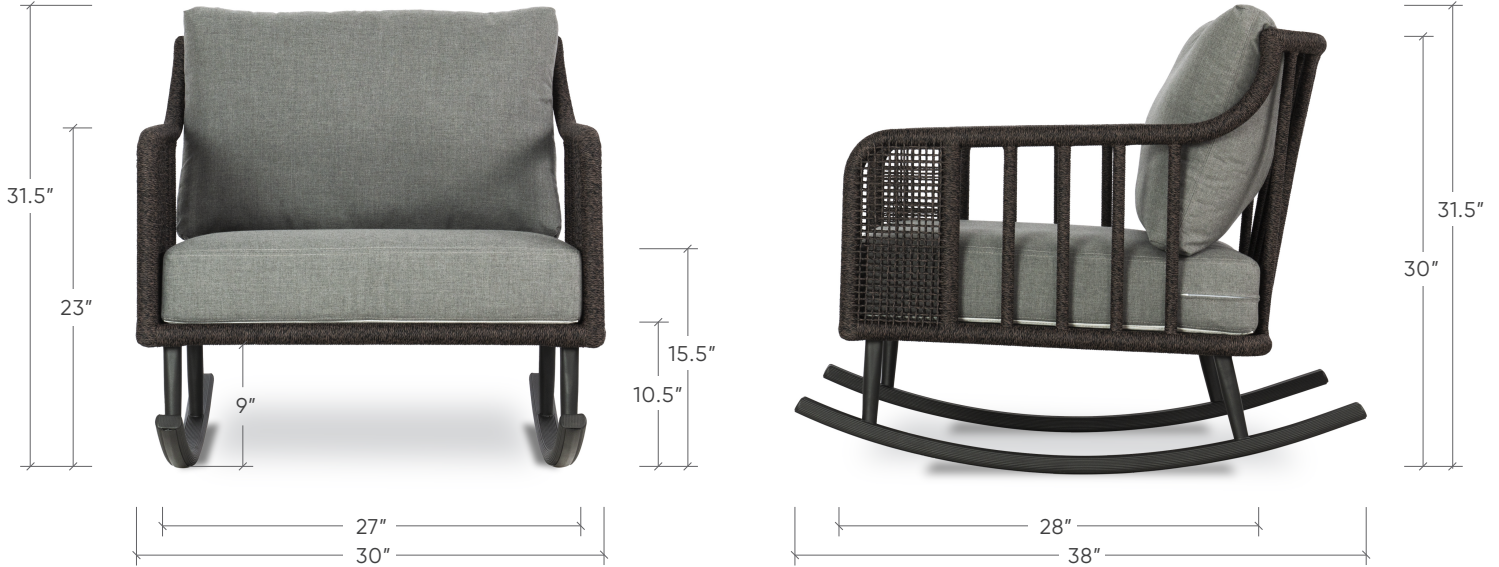

ALL WEATHER ROPE • POWDER-COATED ALUMINUM • SUNBRELLA® CANVAS

ROCKING CHAIR

#11620462

W: 30" D: 38" H: 31.5"

Overall Height with Cushion: 31.5"

Overall Frame Height: 30"

Overall Width: 30"

Inside Seat Width: 27"

Arm Width: 1.5"

Arm Height: 23"

Seat Height with Cushion: 15.5"

Seat Height without Cushion: 10.5"

Overall Depth: 38"

Inside Seat Depth: 28"

Foot Height: 9"

FINISHES

SWATCHES@LOUISOSIER.COM

ALL WEATHER
ROPE: DRAGON

WEATHERED
TEAK

DINING ARMCHAIRS | LOUNGE CHAIRS | HIGH LOUNGE CHAIRS | SOFAS | ROCKING CHAIRS