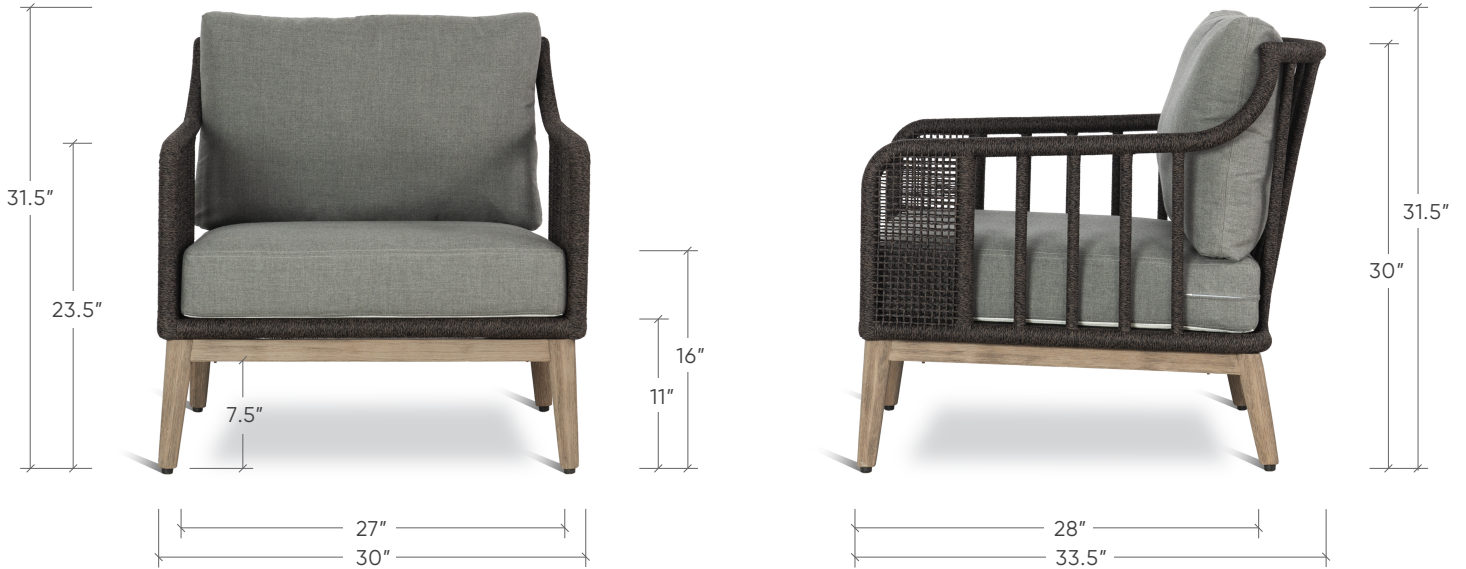

ALL WEATHER ROPE • WEATHERED TEAK • SUNBRELLA® CANVAS

## LOUNGE CHAIR

#11620480

W: 30" D: 33.5" H: 31.5"

Overall Height with Cushion: 31.5"

Overall Frame Height: 30"

Overall Width: 30"

Inside Seat Width: 27"

Arm Width: 1.5"

Arm Height: 23.5"

Seat Height with Cushion: 16"

Seat Height without Cushion: 11"

Overall Depth: 33.5"

Inside Seat Depth: 28"

Foot Height: 7.5"