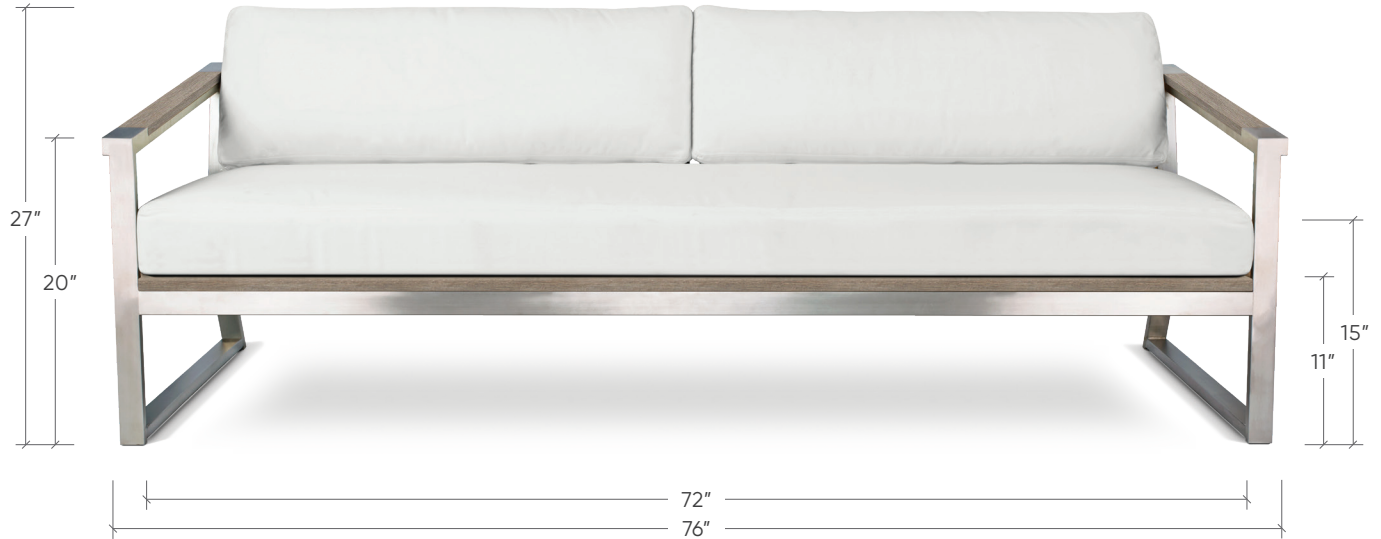

STAINLESS STEEL • WEATHERED TEAK • SUNBRELLA® CANVAS

## 76" SOFA

#11030021

W: 76" D: 31" H: 27"

Overall Height with Cushion: 27"

Overall Frame Height: 26.75"

Overall Width: 76"

Inside Seat Width: 72"

Arm Width: 2"

Arm Height: 20"

Seat Height with Cushion: 15"

Seat Height without Cushion: 11"

Overall Depth: 31"

Inside Seat Depth: 26"

Foot Height: 8.5"

## FINISHES

SWATCHES@LOUISOSIER.COM

STAINLESS STEEL

WEATHERED TEAK

DINING ARMCHAIR | LOUNGE CHAIR | OTTOMAN | 76" SOFA