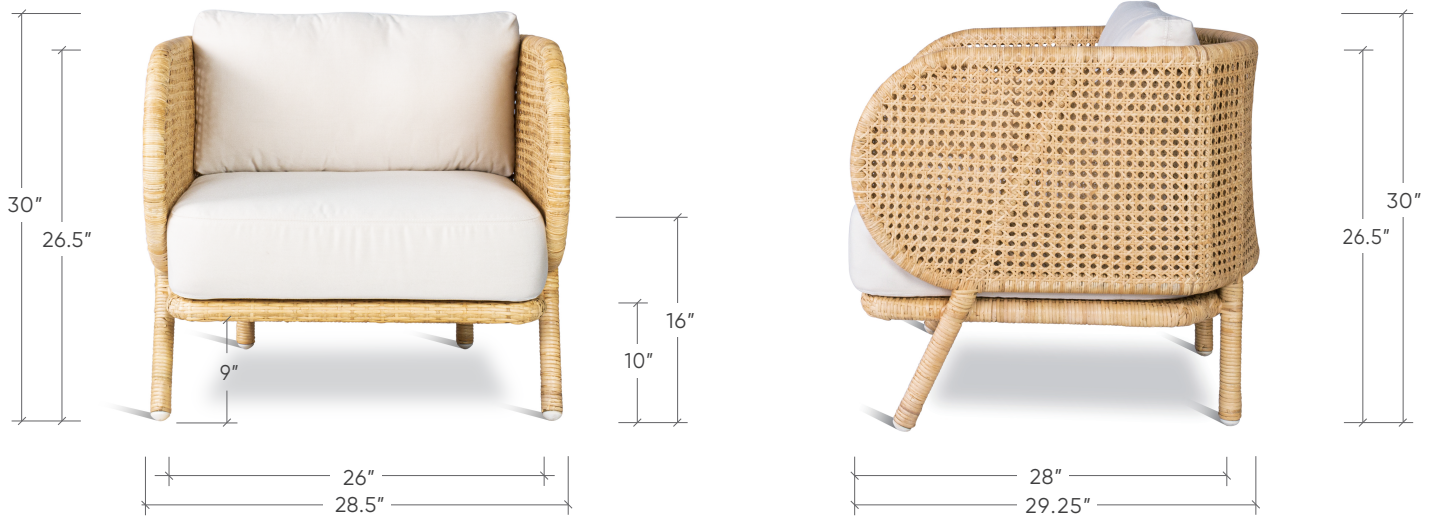

NATURAL RATTAN • SUNBRELLA® CANVAS

LOUNGE CHAIR

#11350338

W: 28.5" D: 29.25" H: 30"

Overall Height with Cushion: 30"

Overall Frame Height: 26.5"

Overall Width: 28.5"

Inside Seat Width: 26"

Arm Width: 1.25"

Arm Height: 26.5"

Seat Height with Cushion: 16"

Seat Height without Cushion: 10"

Overall Depth: 29.25"

Inside Seat Depth: 28"

Foot Height: 9"

FINISHES