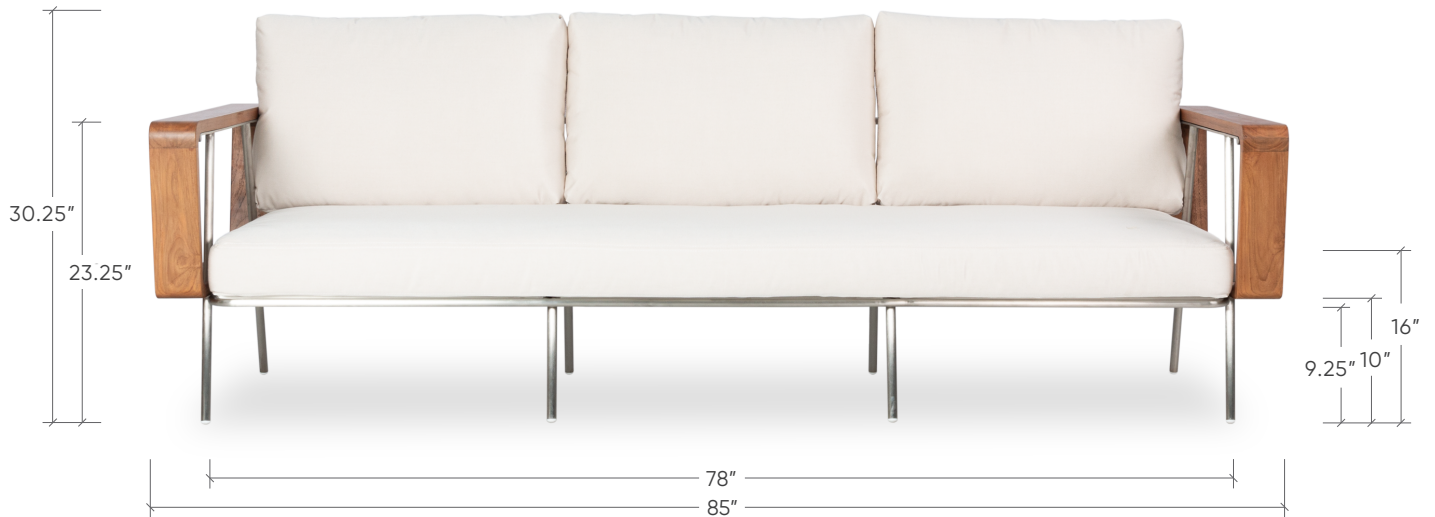

STAINLESS STEEL • SOLID TEAK • SUNBRELLA® CANVAS

SOFA

#11580467

W: 85" D: 33" H: 30.25"

Overall Height with Cushion: 30.25"

Overall Frame Height: 28.75"

Overall Width: 85"

Inside Seat Width: 78"

Arm Width: 3.5"

Arm Height: 23.25"

Seat Height with Cushion: 16"

Seat Height without Cushion: 10"

Overall Depth: 33"

Inside Seat Depth: 25.75"

Foot Height: 9.25"

FINISHES

SWATCHES@LOUISOSIER.COM

STAINLESS STEEL

SOLID TEAK

DINING ARMCHAIRS | LOUNGE CHAIRS | SOFAS | CHAISES | COFFEE TABLES | SIDE TABLES