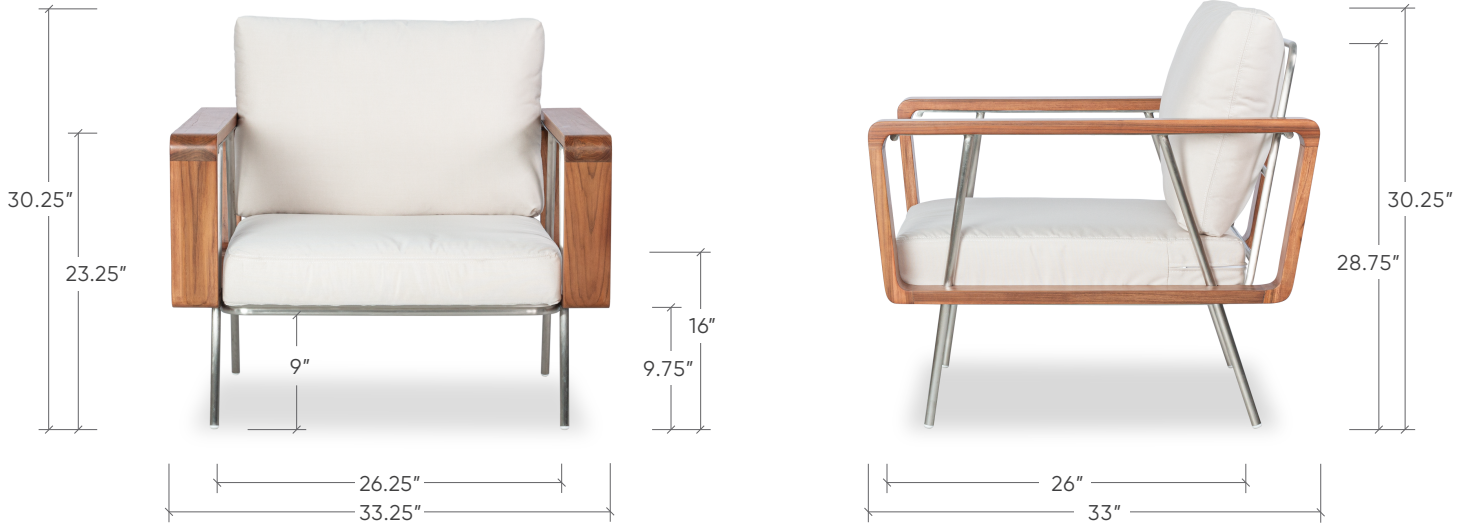

STAINLESS STEEL • SOLID TEAK • SUNBRELLA® CANVAS

LOUNGE CHAIR

#11580395

W: 33.25" D: 33" H: 30.25"

Overall Height with Cushion: 30.25"

Overall Frame Height: 28.75"

Overall Width: 33.25"

Inside Seat Width: 26.25"

Arm Width: 3"

Arm Height: 23.25"

Seat Height with Cushion: 16"

Seat Height without Cushion: 9.75"

Overall Depth: 33"

Inside Seat Depth: 26"

Foot Height: 9"

FINISHES

SWATCHES@LOUISOSIER.COM

STAINLESS STEEL

SOLID TEAK

DINING ARMCHAIRS | LOUNGE CHAIRS | SOFAS | CHAISES | COFFEE TABLES | SIDE TABLES