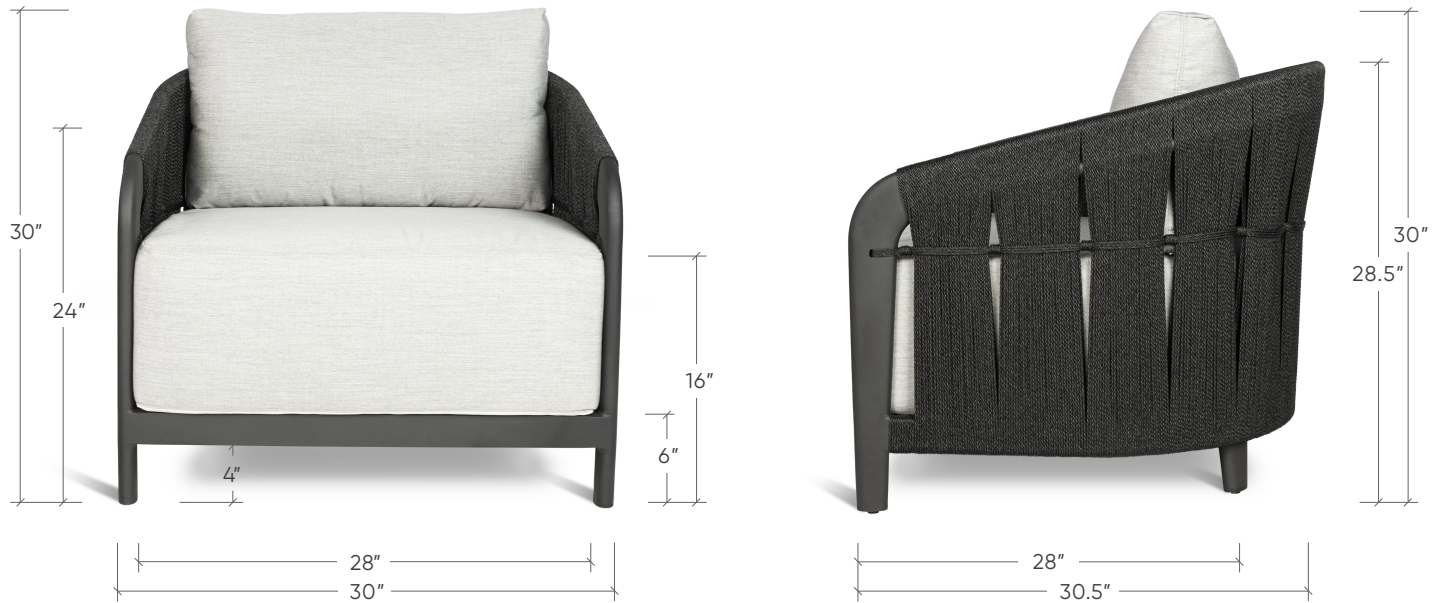

ALL WEATHER ROPE • POWDER-COATED ALUMINUM • SUNBRELLA® CANVAS

LOUNGE CHAIR

#11630402

W: 30" D: 30.5" H: 30"

Overall Height with Cushion: 30"

Overall Frame Height: 28"

Overall Width: 30"

Inside Seat Width: 28"

Arm Width: 1"

Arm Height: 24"

Seat Height with Cushion: 16"

Seat Height without Cushion: 6"

Overall Depth: 30.5"

Inside Seat Depth: 28"

Foot Height: 4"

FINISHES

SWATCHES@LOUISOSIER.COM

ALL WEATHER
ROPE: BLACK

ALUMINIUM
BLACK

DINING ARMCHAIRS | LOUNGE CHAIRS | SOFAS | CHAISES