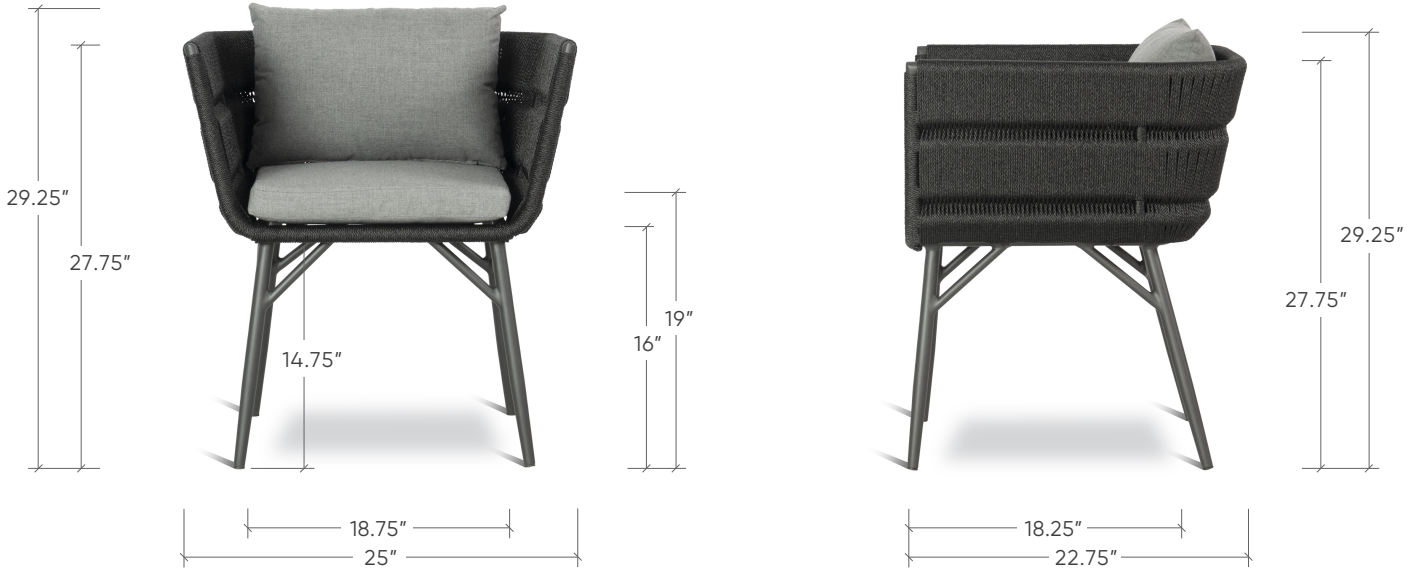

ALL WEATHER ROPE • POWDER-COATED ALUMINUM • SUNBRELLA® CANVAS

DINING ARMCHAIR

#12640403

W: 25" D: 22.75" H: 29.25"

Overall Height with Cushion: 29.25"

Overall Frame Height: 27.75"

Overall Width: 25"

Inside Seat Width: 18.75"

Arm Width: 1.25"

Arm Height: 27.75"

Seat Height with Cushion: 19"

Seat Height without Cushion: 16"

Overall Depth: 22.75"

Inside Seat Depth: 18.25"

Foot Height: 14.75"

FINISHES

SWATCHES@LOUISOSIER.COM

ALL WEATHER
ROPE: BLACK

ALUMINIUM
BLACK

DINING ARMCHAIRS | DINING SIDECHAIRS | LOUNGE CHAIRS | SOFAS | ROUND COFFEE TABLES | COFFEE TABLES | SIDE TABLES