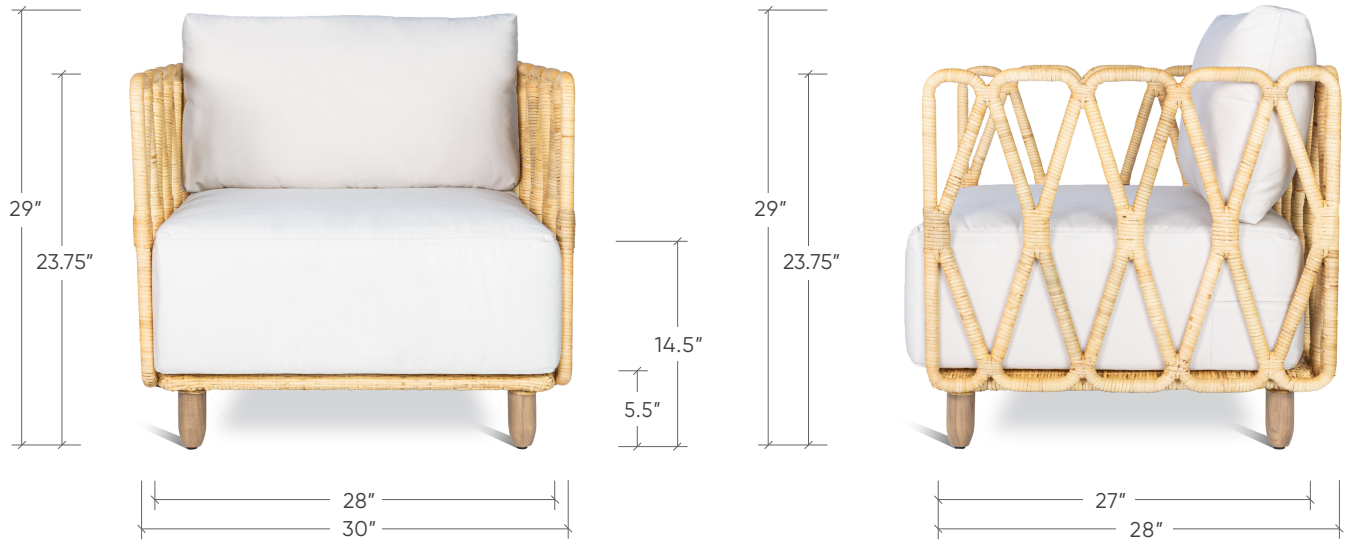

NATURAL RATTAN • NATURE HARD WOOD • SUNBRELLA® CANVAS

## LOUNGE CHAIR

#11360339

W: 30" D: 28" H: 29"

Overall Height with Cushion: 29"

Overall Frame Height: 23.75"

Overall Width: 30"

Inside Seat Width: 28"

Arm Width: 1"

Arm Height: 23.75"

Seat Height with Cushion: 14.5"

Seat Height without Cushion: 5.5"

Overall Depth: 28"

Inside Seat Depth: 27"

Foot Height: 4"