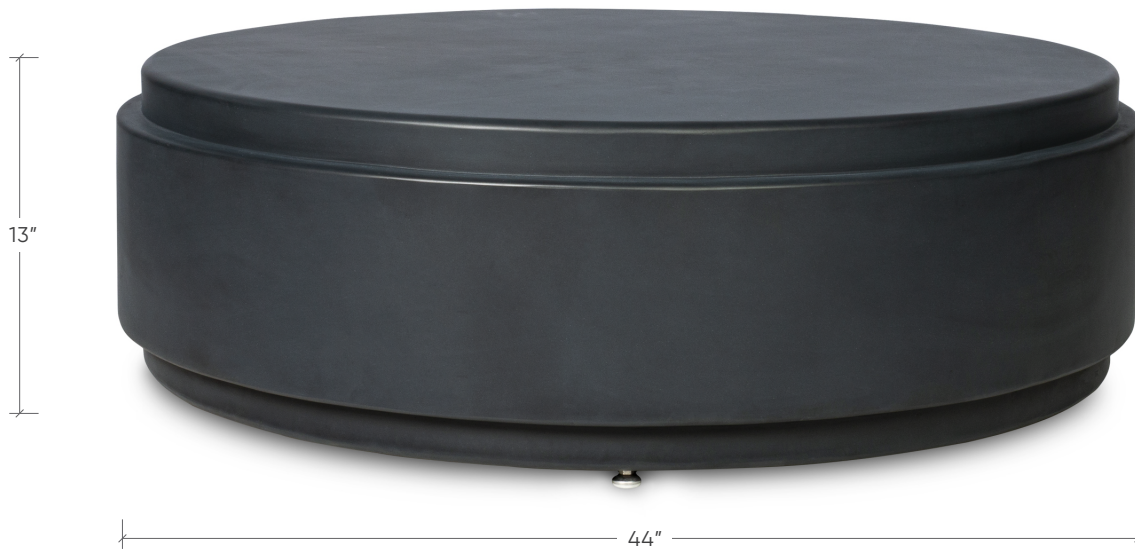

CAST CONCRETE

## COFFEE TABLE

DIA: 44" H: 13"

Overall Height: 13"

Overall Diameter: 44"

Top Diameter: 42"

## FINISHES

SWATCHES@LOUISOSIER.COM

CONCRETE:  
DARK  
#24400361

CONCRETE:  
LIGHT  
#24400362

CONCRETE:  
WHITE  
#24400363

SHORT SIDE TABLES | TALL SIDE TABLES | COFFEE TABLES