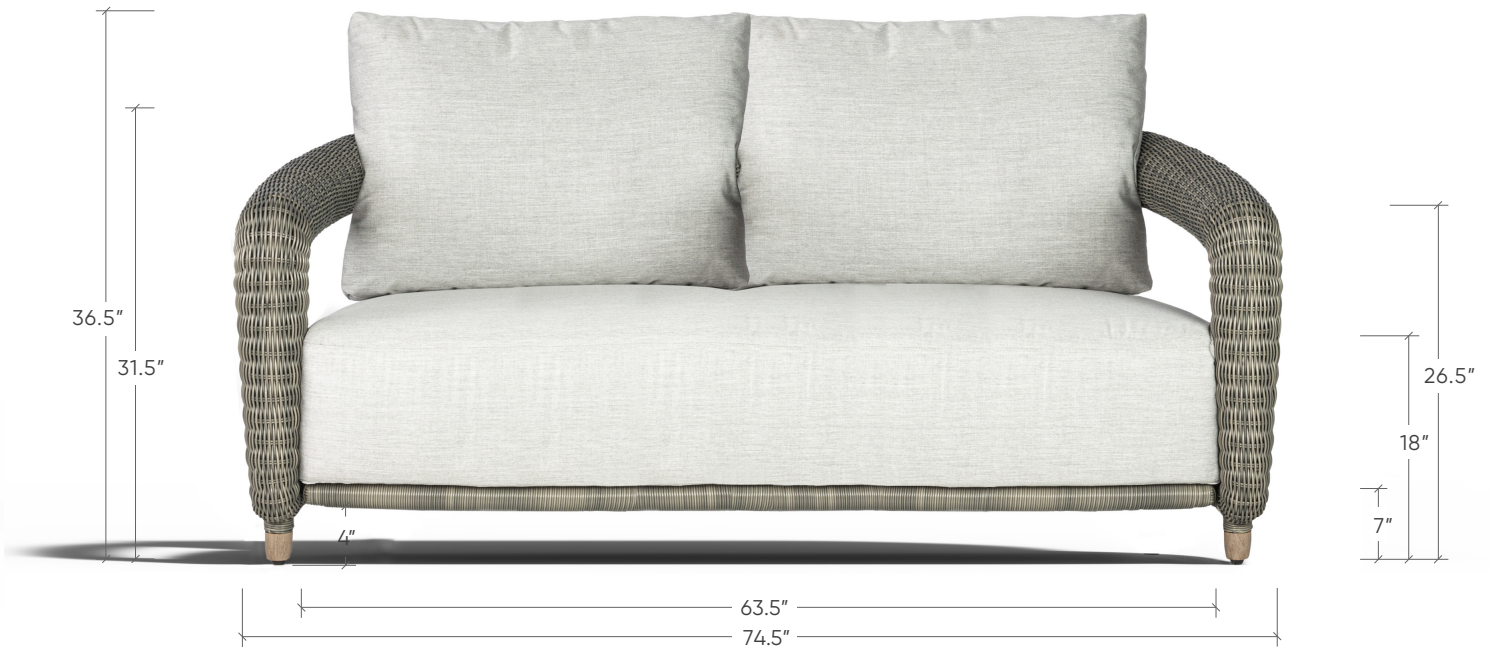

HANDWOVEN RESIN • WEATHERED TEAK • SUNBRELLA® CANVAS

SOFA

#11550431

W: 74.5" D: 41.5" H: 36.5"

Overall Height with Cushion: 36.5"

Overall Frame Height: 31.5"

Overall Width: 74.5"

Inside Seat Width: 63.5"

Arm Width: 5.5"

Arm Height: 26.5"

Seat Height with Cushion: 18"

Seat Height without Cushion: 7"

Overall Depth: 41.5"

Inside Seat Depth: 31"

Foot Height: 4"

FINISHES