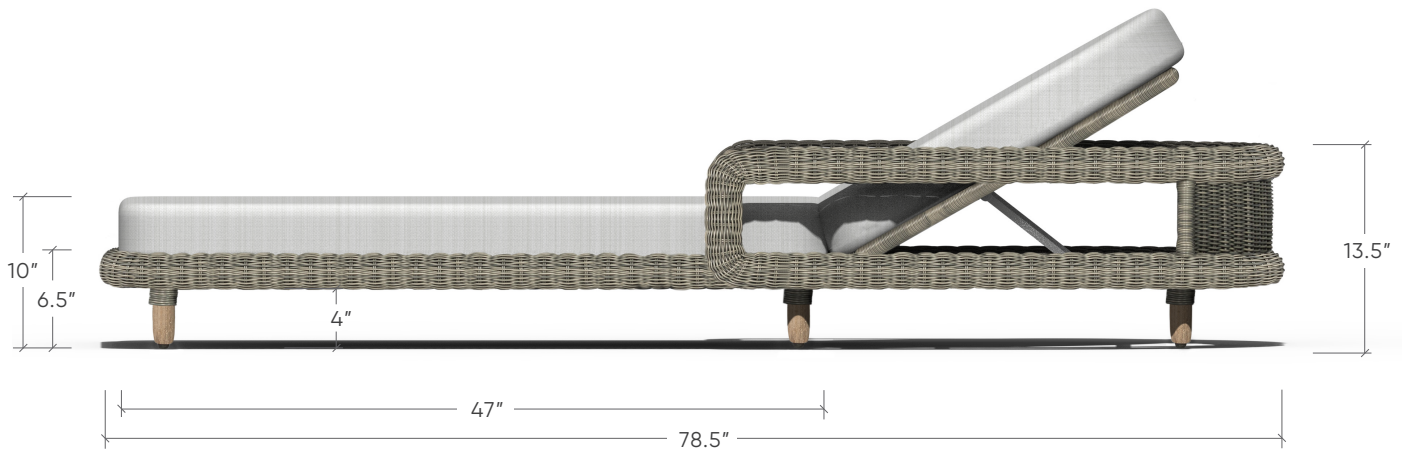

HANDWOVEN RESIN • WEATHERED TEAK • SUNBRELLA® CANVAS

CHAISE

#13550432

W: 34.5" D: 78.5" H: 13.5"

Overall Height with Cushion: 13.5"

Overall Frame Height: 13.5"

Overall Width: 34.5"

Inside Seat Width: 28"

Arm Width: 2.5"

Arm Height: 13.5"

Seat Height with Cushion: 10"

Seat Height without Cushion: 6.5"

Overall Depth: 78.5"

Inside Seat Depth: 47"

Foot Height: 4"

FINISHES