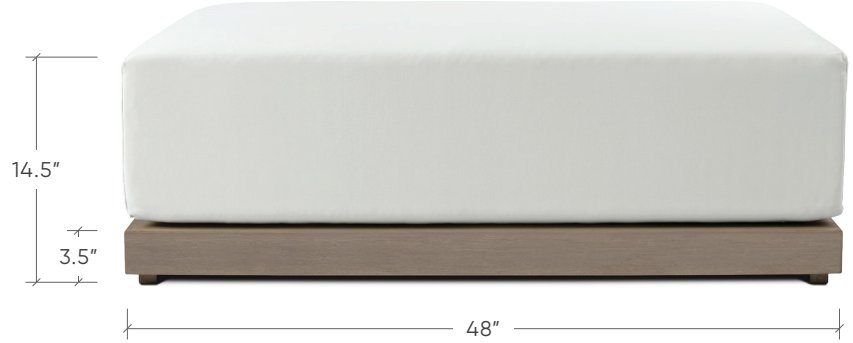

BLAKE

HANDWOVEN RESIN • WEATHERED TEAK • SUNBRELLA® CANVAS

OTTOMAN

#11100057

W: 26" D: 26" H: 14.5"

Overall Height with Cushion: 14.5"

Overall Frame Height: 3.5"

Overall Width: 26"

Seat Height with Cushion: 14.5"

Seat Height without Cushion: 3.5"

Overall Depth: 26"

COFFEE OTTOMAN

#11100059

W: 48" D: 30" H: 14.5"

Overall Height with Cushion: 14.5"

Overall Frame Height: 3.5"

Overall Width: 48"

Seat Height with Cushion: 14.5"

Seat Height without Cushion: 3.5"

Overall Depth: 30"

FINISHES

SWATCHES@LOUISOSIER.COM

HANDWOVEN
RESIN: ASH

WEATHERED TEAK