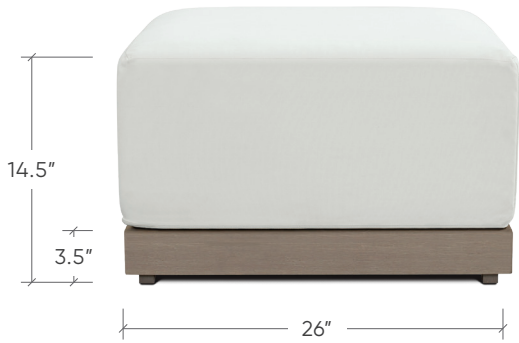

BLAKE

HANDWOVEN RESIN • WEATHERED TEAK • SUNBRELLA® CANVAS

OTTOMAN

#11100057

W: 26" D: 26" H: 14.5"

Overall Height with Cushion: 14.5"

Overall Frame Height: 3.5"

Overall Width: 26"

Seat Height with Cushion: 14.5"

Seat Height without Cushion: 3.5"

Overall Depth: 26"

COFFEE OTTOMAN

#11100059

W: 48" D: 30" H: 14.5"

Overall Height with Cushion: 14.5"

Overall Frame Height: 3.5"

Overall Width: 48"

Seat Height with Cushion: 14.5"

Seat Height without Cushion: 3.5"

Overall Depth: 30"

FINISHES

SWATCHES@LOUISOSIER.COM

HANDWOVEN
RESIN: ASH

WEATHERED TEAK