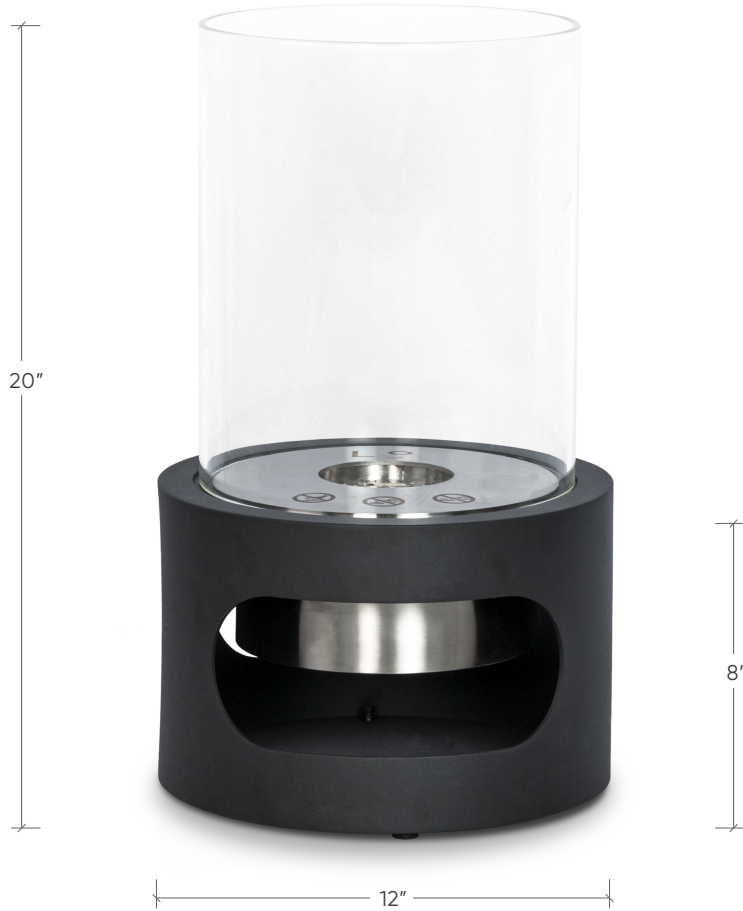

POWDER-COATED ALUMINUM • STAINLESS STEEL BURNER • RESISTANT GLASS

## FIRE PIT

#45340335

DIA: 12" H: 20"

Overall Height with glass: 20"

Overall Height without glass: 8"

Overall Diameter: 12"