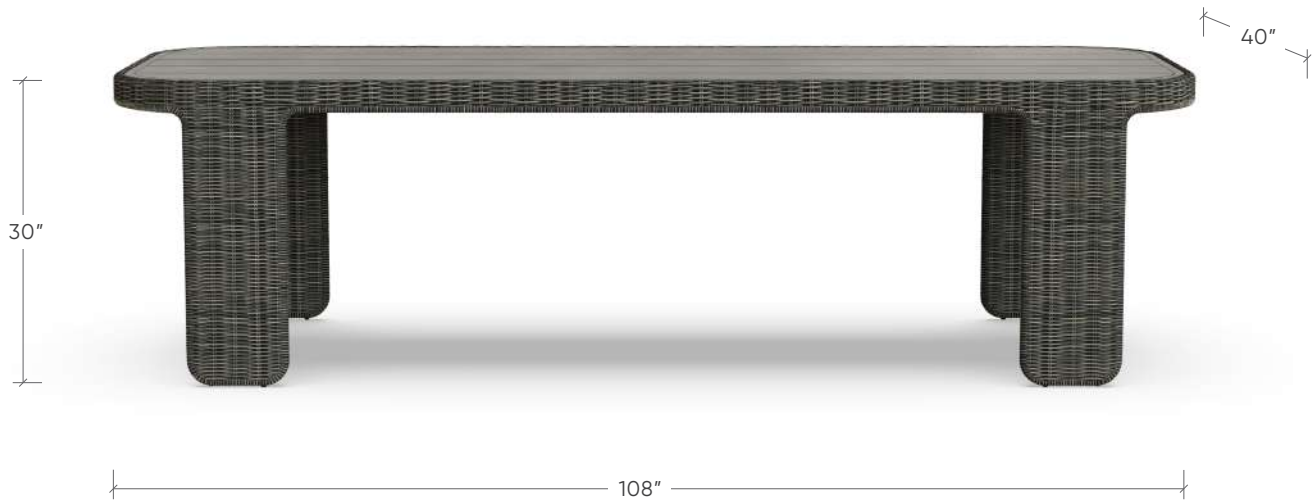

# AIGLE

HANDWOVEN RESIN • POWDER-COATED ALUMINUM

## DINING TABLE

W: 108" D: 40" H: 30"

Overall Height: 30"

Overall Width: 108"

Overall Depth: 40"

## FINISHES

SWATCHES@LOUISOSIER.COM

HANDWOVEN  
RESIN: ASH

ALUMINIUM  
BLACK

LOUNGE CHAIRS | SOFAS | DINING ARMCHAIRS | ROUND COFFEE TABLES | COFFEE TABLES | SIDE TABLES | DINING TABLES