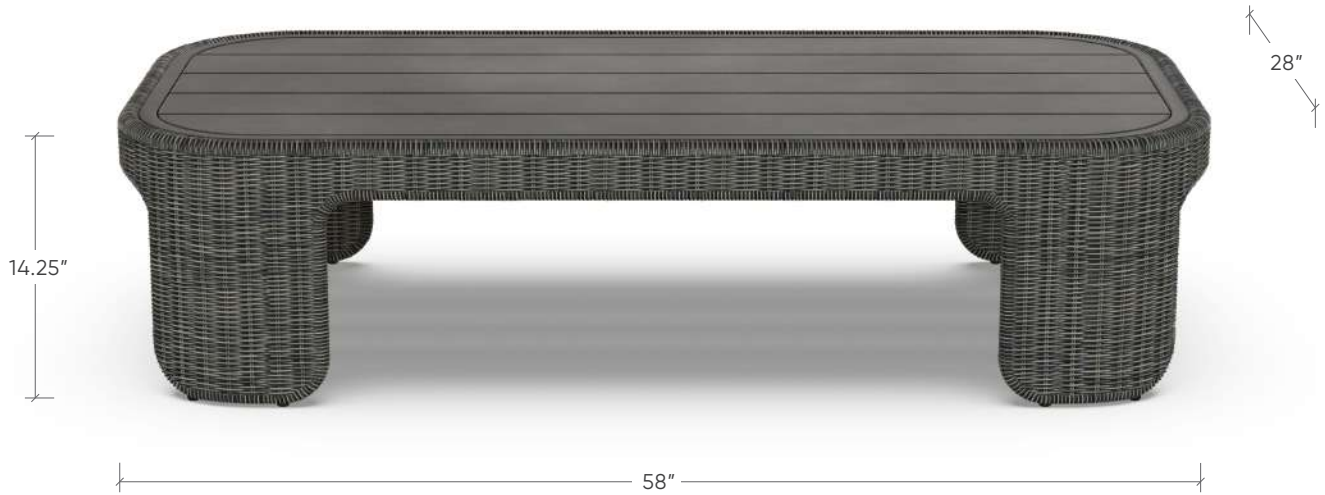

# AIGLE

HANDWOVEN RESIN • POWDER-COATED ALUMINUM

## COFFEE TABLE

W: 58" D: 28" H: 14.25"

Overall Height: 14.25"

Overall Width: 58"

Overall Depth: 28"