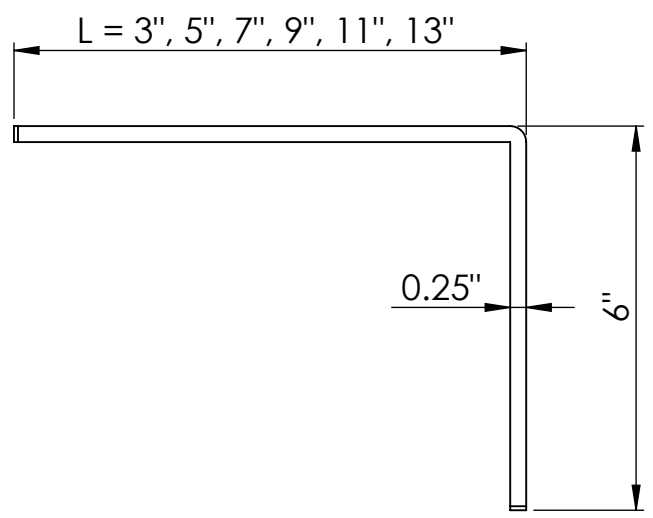

6 5 4 3 2 1

D

D

C

C

B

B

Size	SKU	Weight
3"	L0300XX2	20 oz
5"	L0500XX2	24 oz
7"	L0700XX2	28 oz
9"	L0900XX2	30 oz
11"	L1100XX2	36 oz
13"	L1300XX2	40 oz

A

A

The information on this drawing is proprietary and shall not be disclosed., used, or duplicated for procurement or manufacturing purposes without the express written consent of cascade iron co.

Weight	Unit	Tolerance
	inch	.125"
Title: Heavy Duty Glass Shelf Bracket Version B		