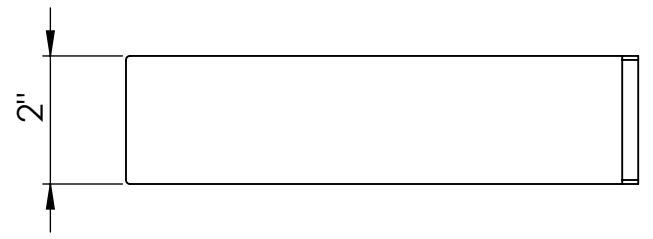

6 5 4 3 2 1

D

D

C

C

B

B

Size	SKU	Weight
3"	L0300XX2	20 oz
5"	L0500XX2	24 oz
7"	L0700XX2	28 oz
9"	L0900XX2	30 oz
11"	L1100XX2	36 oz
13"	L1300XX2	40 oz

A

A

The information on this drawing is proprietary and shall not be disclosed., used, or duplicated for procurement or manufacturing purposes without the express written consent of cascade iron co.

Weight	Unit	Tolerance
	inch	.125"
Title: Heavy Duty Glass Shelf Bracket Version B		