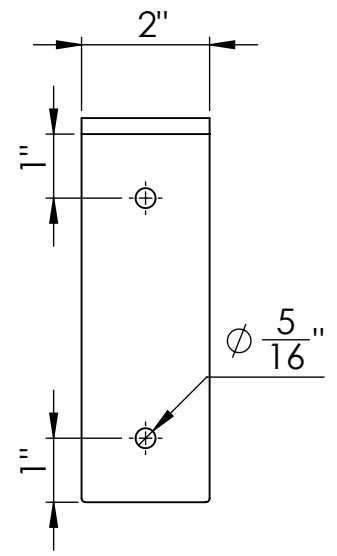

6 5 4 3 2 1

D

D

C

C

B

B

Size	SKU	Weight
3"	L0300XX2	20 oz
5"	L0500XX2	24 oz
7"	L0700XX2	28 oz
9"	L0900XX2	30 oz
11"	L1100XX2	36 oz
13"	L1300XX2	40 oz

A

A

The information on this drawing is proprietary and shall not be disclosed., used, or duplicated for procurement or manufacturing purposes without the express written consent of cascade iron co.

Weight	Unit	Tolerance
	inch	.125"
Title: Heavy Duty Glass Shelf Bracket Version B		